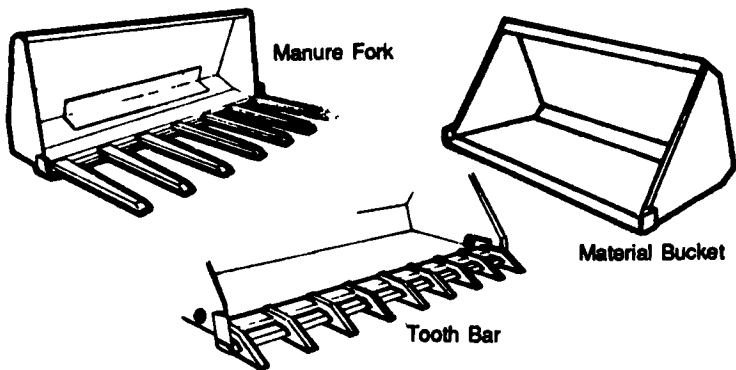

ATTACHMENTS for Skid Steer Loaders

- Standard or Custom Sizes
- Hardened, Beveled Edge
- 7 gauge Material (other gauges available)

Call for a Quote!

PA (717) 354-8721

US (800) 342-0905

325 West Main St., New Holland, PA 17557