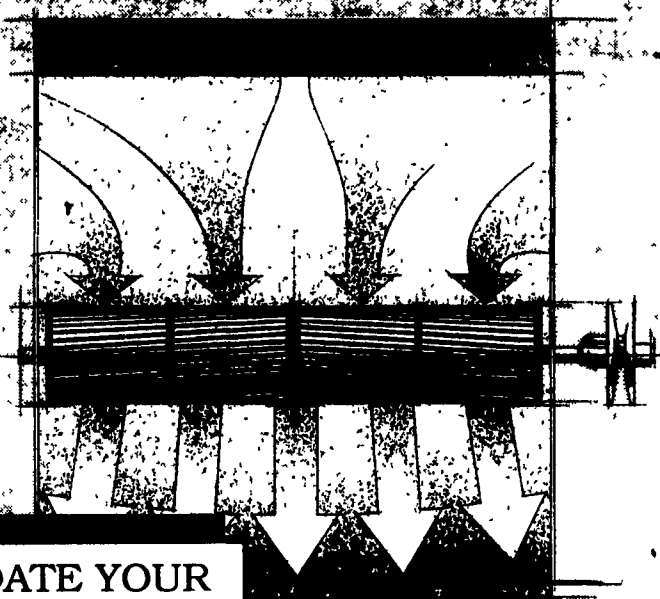

**“LOOK, MOM!
NO FINES!”**

**Making
THE
BEST
Combines
BETTER!**

**Axial-Flow
Combines have
earned a reputa-
tion for putting
more, high-quality
grain in the Grain
Tank than any
other combine.
NOW YOU HAVE
TO TRY IT TO
BELIEVE IT!**

**CASE IH's patented Chevron-
positioned fan blades on the
new CROSS-FLOW fan
provide a uniform flow of air
over the entire sieve area,
SO YOU CAN PUT CLEAN
GRAIN IN THE GRAIN
TANK - NOT FINES...**

**UPDATE YOUR
OLD COMBINE
WITH THE NEW
FAN -
Call Parts!**