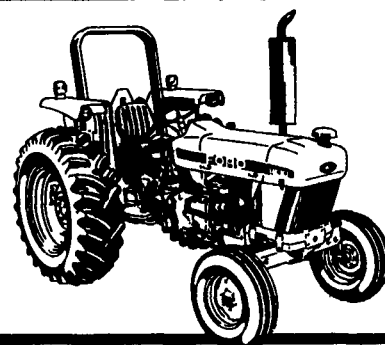

FORD 32-62 HP

NORTH AMERICA'S LEADING TRACTOR LINE

- **Hydrostatic steering.** Easier handling, durable, responsive.
- **Heavy-duty axles.** Both two- and four-wheel-drive axles; stronger, durable.
- **Transmission.** Choose the 8x2 or 8x8 shuttle... the perfect loader transmission, or the deluxe 16x8 Dual Power™.
- **Choice of five models:**
  - "3230"-32 PTO horsepower
  - "3430"-38 PTO horsepower
  - "3930"-45 PTO horsepower
  - "4630"-55 PTO horsepower
  - "5030"-62 PTO horsepower

PENNSYLVANIA

Carlisle, PA
R & W
EQUIPMENT CO.

Dushore, PA
FITZPATRICK &
LAMBERT, INC.

Honey Grove, PA
Loyville, PA
NORMAN D. CLARK
& SON, INC.

Oley, PA
C.J. WONSIDLER
BROS.

Chambersburg, PA
FORRESTER FARM
EQUIPMENT LTD.

Emmaus, PA
BECK BROS.
TRACTOR & EQUIP.

Lancaster, PA
LANCASTER FORD
TRACTOR, INC.

Tamaqua, PA
CHARLES S.
SNYDER, INC.

Dickson City, PA
F & S SUPPLY CO.

Halifax, PA
SWEIGARD
BROTHERS

New Holland, PA
ABC GROFF, INC.

West Grove, PA
S.G. LEWIS &
SON, INC.