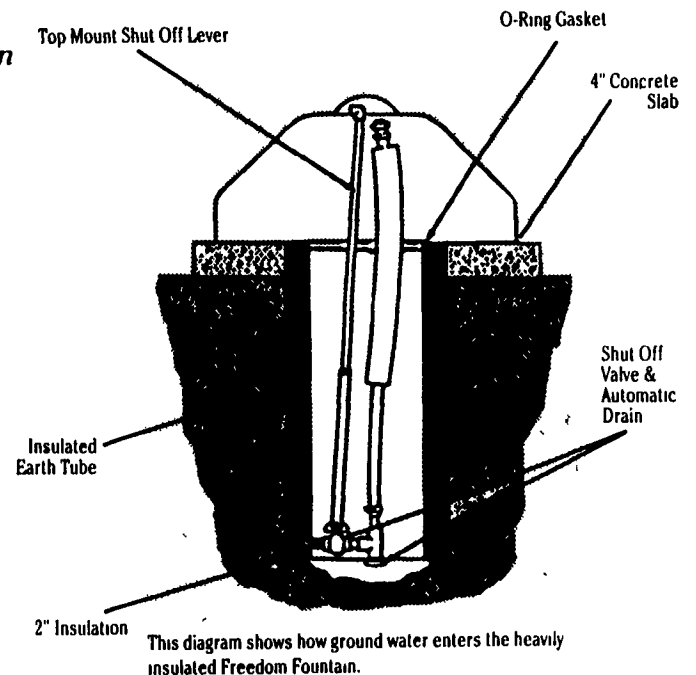

Here's how Freedom Fountain does what it does:

- Works like a thermos bottle to keep water cool on a warm day and warm on a cold day.
- Energy free.
- Models for cows, sheep and hogs.
- Insulated earth tube keeps the riser pipe from freezing.
- Stainless steel hardware.