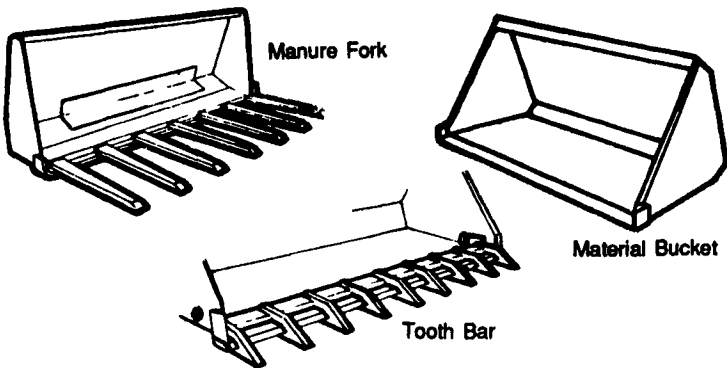

1,000 Gal. Fuel Tanks (NEW)
\$500 for single compartment
\$700 for double compartment

Call anytime 410-337-3570

ATTACHMENTS for Skid Steer Loaders

- Standard or Custom Sizes
- Hardened, Beveled Edge
- 7 gauge Material (other gauges available)