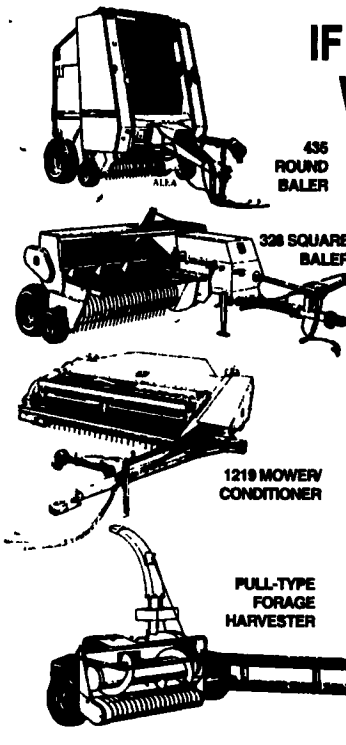

Cultivators:
JD RR4, JD RM 15' 9R w/shields, JD RM 15' 3 beds, Ford 11 shenk 2R w/shields.

Flat 2-Wheel Wagons:
(4) 8'x20' 8-ton, (2) 8'x17' 8-ton, (2) 8'x16' 4-ton, (3) Chisom rider dump carts.

Irrigation:
Detroit 671 w/Worthington 2000/GPM, Duetz 135hp w/Cornell 1400/GPM, (2) Rainbow travelers.

Wade Rain Pipe:
(34) 8"x40' ring lock, (96) 6"x40', (280) 4"x40' w/Rainbird 30's, T's, L's, valves & plugs.

Trucks
'81 Int. 2600 Tdm. Axle, 22' flat dump, w/grain sides, 56 GVW. 80' Int. 1800, 20' flat w/grain sides, 27 GVW. '78 Ford F600 step van, 15 GVW. '74 Ford 750 Cab/Chassis 27 GVS. '65 GMC 5000, 22' van body, 27 GVW. '70 Diamond Reo Tandem Tractor. 1969 Fruehauf Stainless Steel 13' 4"x45' Dry Box

609/358-0831

TAKE ADVANTAGE DURING FALL HARVEST SALE!

JOHN DEERE

IF IT'S ABOUT HAY TOOLS, WE'VE GOT ALL KINDS. READY TO GO.

- See the best selection, biggest selection.
- 750, 1000, 1500 and 2000 pound round balers. The two biggest can surface wrap or tie.
- Four square balers that kick out bales that stack like bricks.
- New mid-pivot mo/co...7- and 9-foot mo/cos...three rotary mo/cos
- Plus mowers, self-propelled windrowers, tedders, rakes, forage harvesters and other equipment. All with the best parts and service backing around.
- Stop in and take a look around HayMaster™ Headquarters!