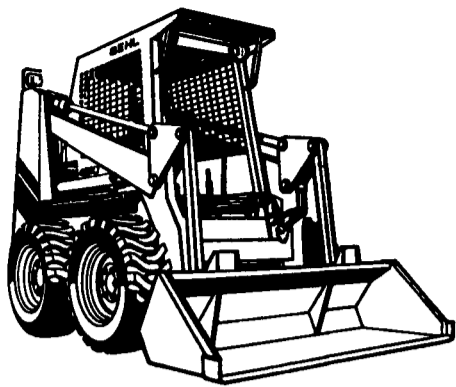

GEHL SKID LOADERS WIN HANDS DOWN

Model SL 4610 Demonstrator

- Exclusive Load-Trak T-Bar hand controls.
- Tilt-back cab - Easy engine access.
- Quick-Lock attachment system - Fast changes.
- 44 Hp Diesel Engine
- 65" Wide Bucket