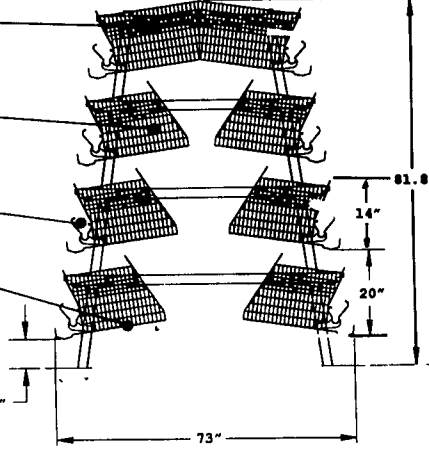

COWS: UTILITY & COMMERCIAL 42.50-50.50; CANNER & LOW CUTTER 36.50-47.00.

BULLOCKS: GOOD & CHOICE 59.00-65.50.

BULLS: YIELD GRADE NO. 1 51.50-69.75.

FEEDER CATTLE: STEERS 68.00-86.00; BULLS 60.00-79.00; HEIFERS 53.00-78.00.

CALVES 252. PRIME, NO MKT. TEST; CHOICE, NO MKT. TEST; GOOD 81.00-95.00; STANDARD 40.00-73.00; HOLSTEIN BULLS 90-130 LBS. 130.00-162.00; HOLSTEIN HEIFERS 90-130 LBS. 135.00-190.00.

HOGS: 171. US NO. 1-2 46.00-47.75; US NO. 1-3 44.50-46.00.

SOWS: US NO. 1-3 35.00-38.00. BOARS: 30.00-34.00.

FEEDER PIGS: 24 HEAD. US#1&3 20-50 LBS. 11.00-23.00.

SHEEP: 91 HEAD. CHOICE LAMBS 65.00-73.00; GOOD LAMBS 57.00-66.00; SLAUGHTER EWES 19.00-27.00.

GOATS: 17.00-72.00.

18 LOADS OF HAY. ALFALFA 106.00-116.00; TIMOTHY 64.00-86.00; 4 LOADS OF STRAW AT 90.00-99.00.

Gain capacity without sacrificing bird comfort or aisle width
Chore-Time Duratrim Cage Systems are designed to be perfect for remodeling!

DURATRIM-CB
Curtain Back

DURATRIM-DBS
Dropping Board and Scraper

You get more room in our top cage for extra birds

Note the extra wire in partitions, backs and tops for added strength

ULTRAFLO® goes 80 feet per minute and has a 5 year warranty

Special wire on cage floors is welded before being galvanized. This gives stronger welds and better coating, one more reason why Chore-Time outlasts other systems

Ten year warranty on cages. Call or send for a copy

Egg tray is out farther to prevent egg jam-ups

This extra high lip on the egg tray saves eggs

Available with 24"x20" cages or 16"x20" cages

Get 33% more birds because it is only 73" wide

WATER FILTERS

Will Ship UPS at extra cost

$199 Ea.

Qty. 128 Case Lot
Micron Sizes 1,5,10,20,30,50,100

Myerstown, PA

Call (717) 866-5388

Here are the facts why ULTRAFLO® outperforms chain feeders

FEED SAVINGS. Customers report 1/2 to 2 lbs. per 100 birds/day—over $10,000 per year saved on a 100,000-bird house. Year after year!

TROUGH DESIGN. High tensile steel for strength. No feed buildup or waste like chain trough.

NO RE-GRADING of feed. Our design Chain lets birds pick over feed while feeder runs.

REMOVES FEED. Our auger slowly revolves, keeping old and new feed blended. Chain doesn't, so feed can get stale.

REPAIR & MAINTENANCE. Ours needs the least of all feeders. Easy splicing with auger connector and no troublesome corners or chain guides to replace. Saves money and time year after year.

SIMPLE OPERATION. "Push-Pull" Power Units with low HP motor are located along the feeder line as needed.

EASY AUGER CONNECTOR. Allows fast and simple installation, also quick and easy repair of auger if ever necessary.

Remodel with Chore-Time and you can have more birds, better performance and less maintenance. Chore-Time's 4 tier, 20 inch deep Duratrim are the same width as 3 tier dropping board systems and 4 tier reverse cages. Go from 60,000 birds to 80,000 birds.

Over 80% of the nation's top egg producers* have already switched to Chore-Time cages with ULTRAFLO® Feeders!*

Egg producers have been putting up with obsolete chain feeders far too long. Now there's a better way. Chore-Time's proven ULTRAFLO Cage Feeding System. Since introduction, more than 80% of the top 54 egg producers* have gone to ULTRAFLO. A lot of smaller ones have too. They've all looked at the advantages and chosen ULTRAFLO. That's because it makes them more profitable. Total egg production and egg size—these are the best benefits of our complete feeding system. Why not check out the facts for yourself? Contact us now—or ask any producer who owns ULTRAFLO. Because the only negative comments about our feeding system come from our competition—not from our customers.

Call or send for the list of over 80% top egg producers who have switched to Chore-Time! Call or send for the list of over 200 Ultraflo® houses in the Northeast.

Natchez Animal Supply
Low Prices
Eqvalan Horse Wormer (Ivermectin paste 1.87%)
$9.19 per Tube
• VACCINE • ANTIBIOTICS
• WORMERS • VITAMINS
• INSECTICIDES
PRODUCTS FOR
CATTLE...DOG...CAT...HORSE...SWINE
★ Request ★
New Catalog
P O Box 1528V • Natchez, MS 39121
1-800-647-4760
2nd Day and next day air available

To provide all your excavating needs digging - grading sewer and storm water work septic system
We are also PA DER Certified To Perform Underground Storage Tank Removals
(717) 336-3925
Reamstown
Excavating Inc.