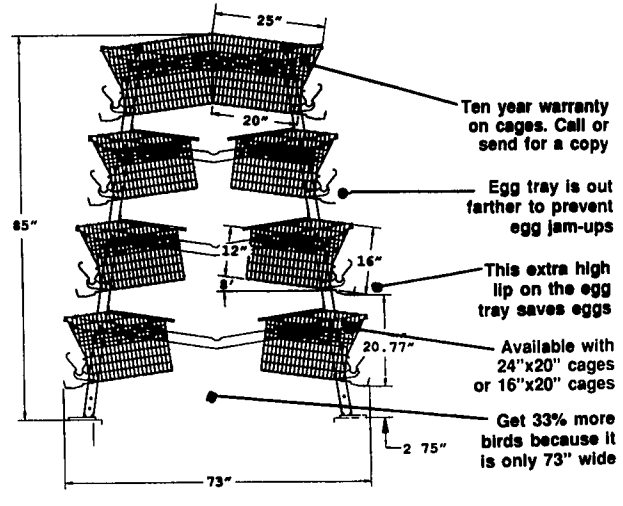

COWS: UTILITY & COMMERCIAL 42.50-50.50; CANNER & LOW CUTTER 36.50-47.00.

BULLOCKS: GOOD & CHOICE 59.00-65.50.

BULLS: YIELD GRADE NO. 1 51.50-69.75.

FEEDER CATTLE: STEERS 68.00-86.00; BULLS 60.00-79.00; HEIFERS 53.00-78.00.

CALVES 252. PRIME, NO MKT. TEST; CHOICE, NO MKT. TEST; GOOD 81.00-95.00; STANDARD 40.00-73.00; HOLSTEIN BULLS 90-130 LBS. 130.00-162.00; HOLSTEIN HEIFERS 90-130 LBS. 135.00-190.00.

HOGS: 171. US NO. 1-2 46.00-47.75; US NO. 1-3 44.50-46.00.

SOWS: US NO. 1-3 35.00-38.00. BOARS: 30.00-34.00.

FEEDER PIGS: 24 HEAD. US#1&3 20-50 LBS. 11.00-23.00.

SHEEP: 91 HEAD. CHOICE LAMBS 65.00-73.00; GOOD LAMBS 57.00-66.00; SLAUGHTER EWES 19.00-27.00.

GOATS: 17.00-72.00.

18 LOADS OF HAY. ALFALFA 106.00-116.00; TIMOTHY 64.00-86.00; 4 LOADS OF STRAW AT 90.00-99.00.

Gain capacity without sacrificing bird comfort or aisle width
Chore-Time Duratrim Cage Systems are designed to be perfect for remodeling!

DURATRIM-CB
Curtain Back

DURATRIM-DBS
Dropping Board and Scraper

You get more room in our top cage for extra birds

Note the extra wire in partitions, backs and tops for added strength

ULTRAFLO® goes 80 feet per minute and has a 5 year warranty

Special wire on cage floors is welded before being galvanized. This gives stronger welds and better coating, one more reason why Chore-Time outlasts other systems

Ten year warranty on cages. Call or send for a copy

Egg tray is out farther to prevent egg jam-ups

This extra high lip on the egg tray saves eggs

Available with 24"x20" cages or 16"x20" cages

Get 33% more birds because it is only 73" wide

WATER FILTERS

Will Ship UPS at extra cost

$199 Ea.

Qty. 128 Case Lot
Micron Sizes 1,5,10,20,30,50,100

Myerstown, PA

Call (717) 866-5388

Here are the facts why ULTRAFLO® outperforms chain feeders

FEED SAVINGS. Customers report 1/2 to 2 lbs. per 100 birds/day—over $10,000 per year saved on a 100,000-bird house. Year after year!

TROUGH DESIGN. High tensile steel for strength. No feed buildup or waste like chain trough.

NO RE-GRADING of feed. Our design Chain lets birds pick over feed while feeder runs.

REMOVES FEED. Our auger slowly revolves, keeping old and new feed blended. Chain doesn't, so feed can get stale.

REPAIR & MAINTENANCE. Ours needs the least of all feeders. Easy splicing with auger connector and no troublesome corners or chain guides to replace. Saves money and time year after year.

SIMPLE OPERATION. "Push-Pull" Power Units with low HP motor are located along the feeder line as needed.

EASY AUGER CONNECTOR. Allows fast and simple installation, also quick and easy repair of auger if ever necessary.

Remodel with Chore-Time and you can have more birds, better performance and less maintenance. Chore-Time's 4 tier, 20 inch deep Duratrim are the same width as 3 tier dropping board systems and 4 tier reverse cages. Go from 60,000 birds to 80,000 birds.

Over 80% of the nation's top egg producers* have already switched to Chore-Time cages with ULTRAFLO® Feeders!*

Egg producers have been putting up with obsolete chain feeders far too long. Now there's a better way. Chore-Time's proven ULTRAFLO Cage Feeding System. Since introduction, more than 80% of the top 54 egg producers* have gone to ULTRAFLO. A lot of smaller ones have too. They've all looked at the advantages and chosen ULTRAFLO. That's because it makes them more profitable. Total egg production and egg size—these are the best benefits of our complete feeding system. Why not check out the facts for yourself? Contact us now—or ask any producer who owns ULTRAFLO. Because the only negative comments about our feeding system come from our competition—not from our customers.

Call or send for the list of over 80% top egg producers who have switched to Chore-Time! Call or send for the list of over 200 Ultraflo® houses in the Northeast.

Natchez Animal Supply
Low Prices
Eqvalan Horse Wormer (Ivermectin paste 1.87%)
$9.19 per Tube
• VACCINE • ANTIBIOTICS
• WORMERS • VITAMINS
• INSECTICIDES
PRODUCTS FOR
CATTLE...DOG...CAT...HORSE...SWINE
★ Request ★
New Catalog
P O Box 1528V • Natchez, MS 39121
1-800-647-4760
2nd Day and next day air available

To provide all your excavating needs digging - grading sewer and storm water work septic system
We are also PA DER Certified To Perform Underground Storage Tank Removals
(717) 336-3925
Reamstown
Excavating Inc.