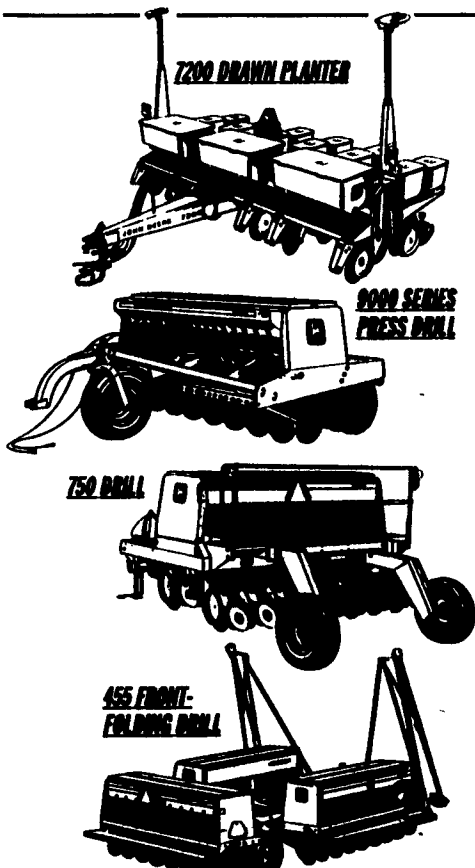

John Deere...
A Way of Life™

LEADERSHIP AT WORK

LEHIGH AG EQUIPMENT, INC.

6670 Rupperville Road, Allentown, PA 18106

215-398-2553

Convenient Hours
Mon - Fri
7:30 to 5:30
Saturday
7:30 to 3:00

We Ship Parts Same Day To Your Farm!