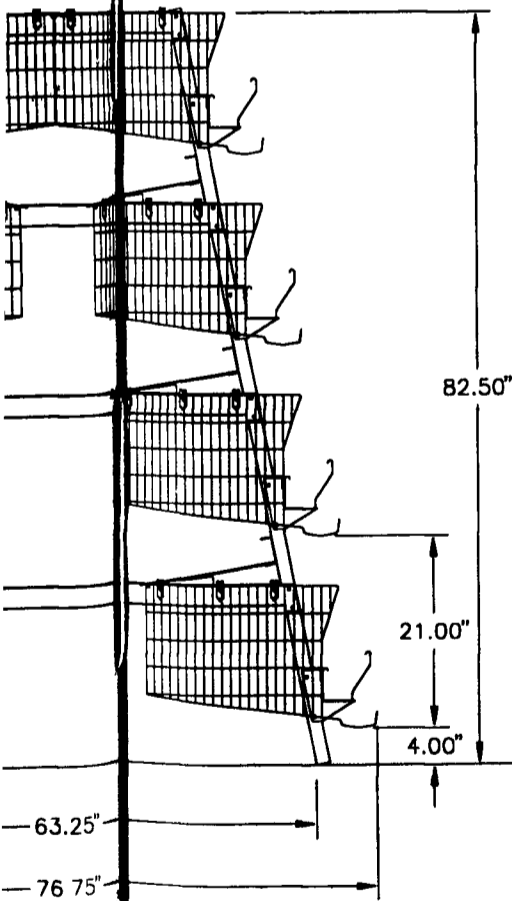

## THE SYSTEM IS BEST?

- Square back cage in all decks allows more cubic inches of area inside cage. Birds have more room.
- Nipple waterer is completely out of cage yet accessible to all birds.
- System available with combination step-rail and cart guide.
- The wrap-around single piece construction of our heavy duty front, top and back makes our cage stronger.
- Our feeder delivers feed to the birds uniformly, simply, and with great reliability. The design of the system helps to keep eggs cleaner, and the superior suspension method makes the entire cage row stronger.