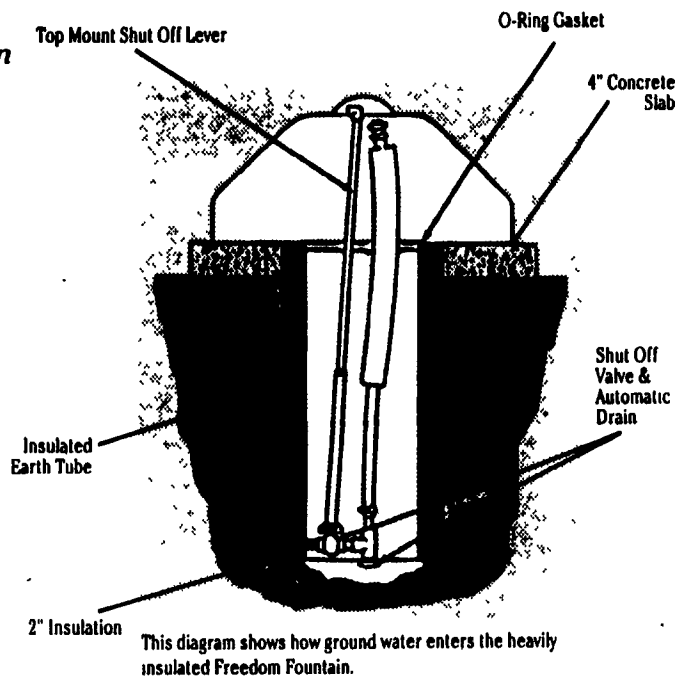

Contact your Agway Service Center Nearest You Today

PENNSYLVANIA

Chambersburg
800-356-4572

Curryville
800-472-4655

Pleasant Gap
800-533-3866

Quarryville
800-872-7559

Union City
800-328-7768

Wysox
800-432-0027

waste. They're people who are outraged, not just at politics, but at privilege."

McDowell said Perot supporters don't like the "tax and spend" attitudes of the Democrats. Many of Perot's critics, including former U.S. president Jimmy Carter and U.S. Sen. Bob Dole, think Perot is a "demagogue," according to McDowell.

"(Perot) can only win by going as a Republican and winning a Republican convention, and there he has to take on Pat Robertson and Pat Buchanan" and other candidates, said McDowell.

The two-day show sold about 100 booths and registered 200 for the event. Last year, 750, including those registered, walked through the exhibit hall.

4624/4671

Plant them for the Performance

Buy them for the savings

If you're looking for big performance from a late maturity hybrid, it's tough to beat Funk's G® brand 4624 or 4671. And now there's a way to get that performance at substantial savings.

You'll save $330 when you buy 24 units of each in our 48-unit Performance Pak®. Or save $50 when you buy six units of each in our 12-unit Trial Pak®. Either way, you'll get two of our best hybrids for yield, standability, drydown and all-around performance.

Find out how you can get big hybrid performance at big savings. Ask your local Hoffman sales representative today. Or call: **1-800-776-7929**

4624

Relative Maturity: 118 days

- Consistent performance. Produced 203 Bu/A in Sussex County, Del. in a 1992 field check.
- Outstanding silage quality for superior milk production.
- Solid performer even under drought and in increasing populations.
- Resistant to Southern Corn Leaf Blight.

4671

Relative Maturity: 120 days

- Unmatched silage yields and quality in a 120-day hybrid.
- Consistently tops independent competitive plots for Group 6 hybrids.
- Good test weights and grain quality.
- Excellent response to high yield environments.

Ciba Seeds

Hoffman Seeds, Inc.
Landisville, PA 17538
Call toll free: 1-800-776-7929
Adding Value To Your Seed Investment