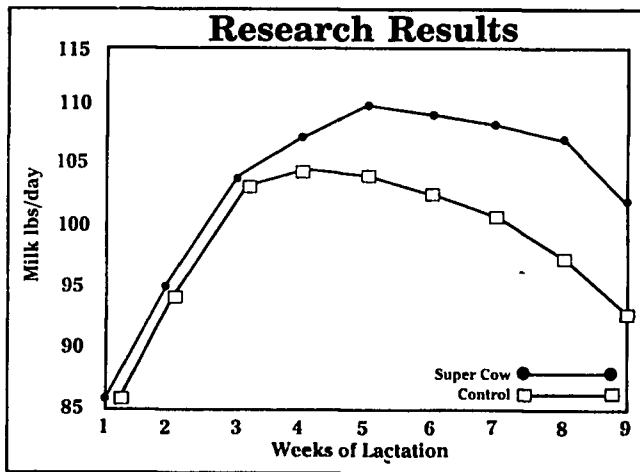

Introducing...

A dairy feed that could make your cows more productive, while also improving their feed conversion and breeding efficiency.

SUPER COW is a blend of high fat nuggets and pellets specially designed and manufactured by Purina to deliver feed quality, nutrient density and super palatability. The nutrient-rich blend is packed with complete nutrition and is

highly palatable.

In field trials, cows fed SUPER COW produced an average of 6.7 pounds more milk per cow per day, while improving or maintaining milk composition. And while production increased, the cows that were fed SUPER COW maintained or improved their body-condition scores after freshening and were more feed-efficient.

	Milk lbs/day	Milk Fat lbs/day	Milk Protein lbs/day
Control Average Production	100	3.24	2.83
Super Cow Average Production	107	3.47	2.86
Average Improvement Per Cow	+7	+.23	+.03

Consider All The Benefits Of *SUPERCOW*: