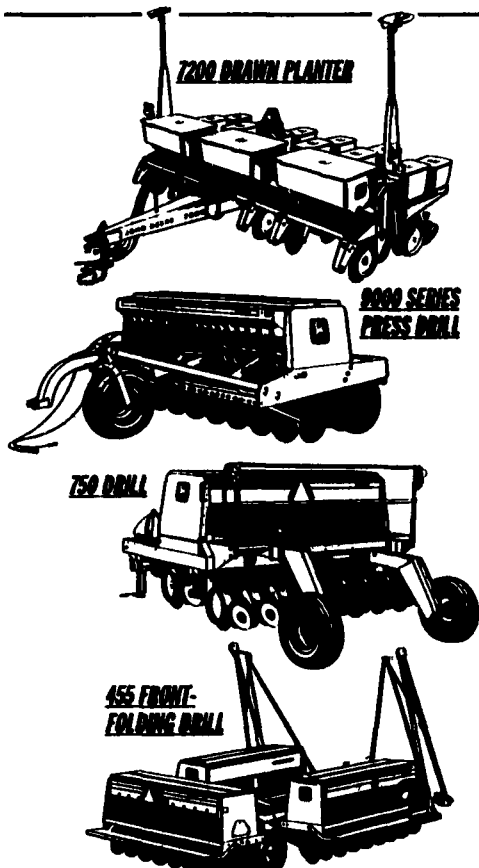

John Deere...
A Way of Life™

LEADERSHIP AT WORK

LEHIGH AG EQUIPMENT, INC.

6670 Rupperville Road Allentown, PA 18106

215 398 2553

Convenient Hours
Mon. - Fri.
7:30 to 5:30
Saturday
7:30 to 3:00

We Ship Parts Same Day To Your Farm!