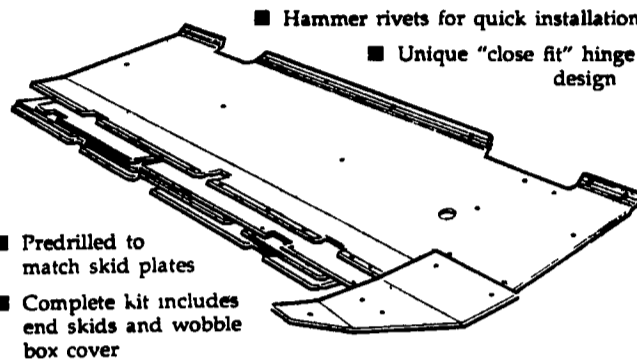

0% Interest
Til Sept. 1,
1994

GOOD SELECTION USED FLEX PLATFORMS • 15 Ft. • 16 Ft. • 20 Ft.

They take a licking and
keep from sticking

Slick poly repels mud and allows the platform to operate next to the ground for those low, hard-to-cut crops. Get the best harvesting advantage in wet, sticky soil conditions. Replace your worn platform shoes today with new John Deere poly-skid shoes. Complete kits available for John Deere 200 and 900 Series Flex-Platforms. Sizes 13 to 30 feet.