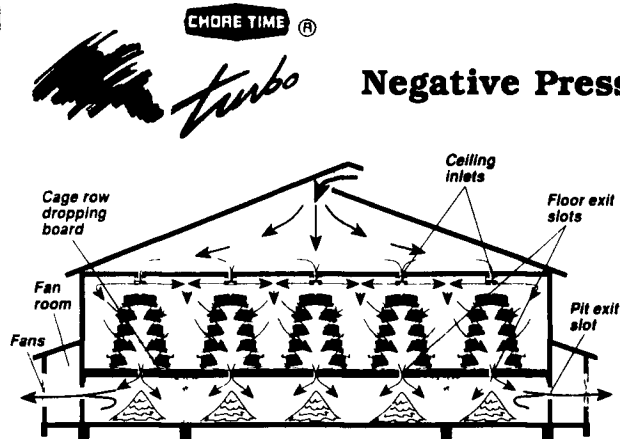

NORTHEAST AGRI SYSTEMS, INC. Invites YOU

To Attend The

**Wednesday, Sept. 29, 1993
and Thursday, Sept. 30, 1993**

12 Noon to 5:00 PM

Lancaster Host Resort • Lancaster, PA

FREE ADMISSION!

Our booth will be packed with the newest concepts for building or modernizing Cage houses, Broiler houses and Turkey houses.

SEE ON DISPLAY:

CHORE-TIME Turbo Negative Pressure House

See a Chore-Time TURBO ventilator system and learn how it provides year round, even temperatures, end to end - side to side - tier to tier and at the same time dries manure to a dusty - fly resistant - product!

CHORE-TIME

Chore-Time Pullet cages with Ultraflo feeding. The system with the feeder outside the cage which reduces labor, mortality and feed waste.

CHORE-TIME

Cage Systems offers a new basket-type collector known as the ULTRA-LIFT™ Egg Collector which features a one-piece basket designed to gently handle all egg sizes, from jumbo to pee-wee. Before entering the collector, eggs are swept off the egg belt onto rod-link belts to allow dirt, feathers, soft-shell eggs and other debris to fall through, eliminating dirt build-up in the collector. The baskets handle one egg at a time to reduce chances for egg shell damage, and eggs can be taken off the ULTRA-LIFT at any height.