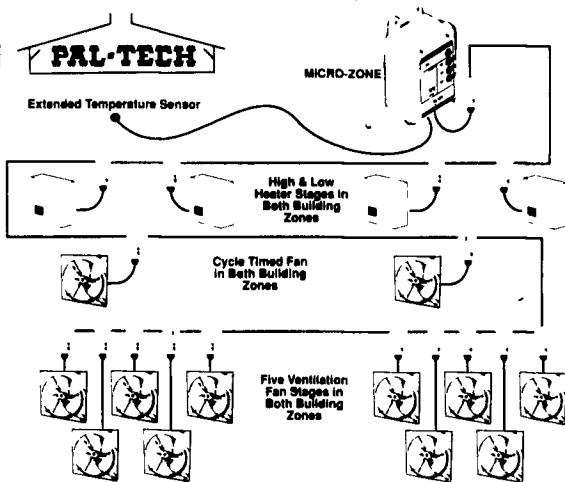

SEE ON DISPLAY:

CHORE-TIME Turbo Negative Pressure House

See a Chore-Time TURBO ventilator system and learn how it provides year round, even temperatures, end to end - side to side - tier to tier and at the same time dries manure to a dusty - fly resistant - product!

CHORE-TIME

Chore-Time Pullet cages with Ultraflo feeding. The system with the feeder outside the cage which reduces labor, mortality and feed waste.

CHORE-TIME

Cage Systems offers a new basket-type collector known as the ULTRA-LIFT™ Egg Collector which features a one-piece basket designed to gently handle all egg sizes, from jumbo to pee-wee. Before entering the collector, eggs are swept off the egg belt onto rod-link belts to allow dirt, feathers, soft-shell eggs and other debris to fall through, eliminating dirt build-up in the collector. The baskets handle one egg at a time to reduce chances for egg shell damage, and eggs can be taken off the ULTRA-LIFT at any height.

New collector

CHORE-TIME

Chore-Time's C2 and H2 feeders for broilers and pullets...Grilled and Grilled - The Feeders With Windows!

Control 1 floor with 2 zones or 2 floors with 1 zone for \$999! (price includes Micro-Zone Model 2 with 300' extended sensor and 16 power modules)

Install it yourself because it uses your existing AC wiring

The **S** Shenandoah BRUTE

single burner 250 pound capacity single burner incinerator.

The **S** NEW Shenandoah

Shen-Glo radiant brooder

ALSO ON DISPLAY: