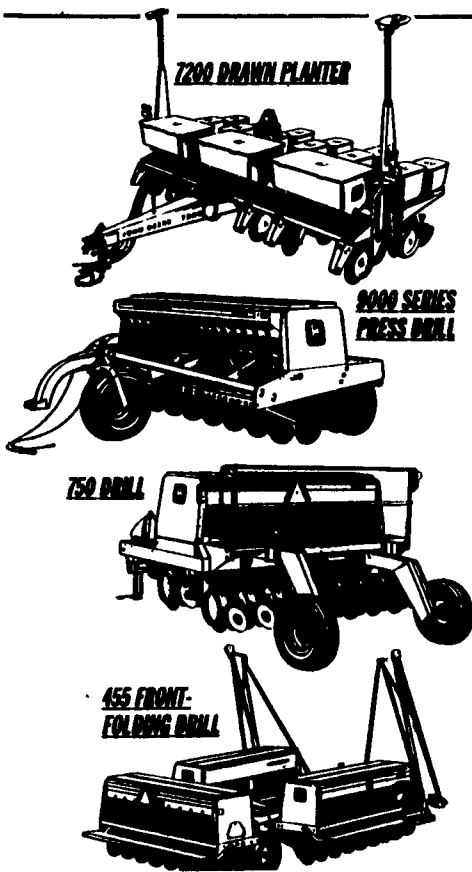

John Deere...
A Way of Life™

LEADERSHIP AT WORK

LEHIGH AG EQUIPMENT, INC.

6670 Rupperville Road, Allentown, PA 18106

215-398-2553

Convenient Hours:
Mon. - Fri.
7:30 to 5:30
Saturday
7:30 to 3:00

We Ship Parts Same Day To Your Farm!