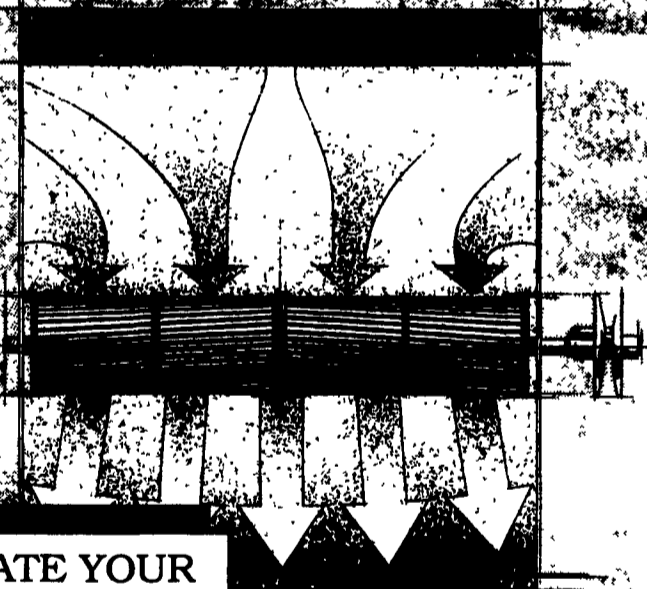

**“LOOK, MOM!
NO FINES!”**

**Making
THE
BEST
Combines
BETTER!**

**Axial-Flow
Combines have
earned a reputa-
tion for putting
more, high-quality
grain in the Grain
Tank than any
other combine.
NOW YOU HAVE
TO TRY IT TO
BELIEVE IT!**

**CASE IH's patented chevron-
shaped fan blades on the
CROSS-FLOW fan
provide a uniform flow of air
over the entire sieve area,
SO YOU CAN PUT CLEAN
GRAIN IN THE GRAIN
TANK - NOT FINES...**

**UPDATE YOUR
OLD COMBINE
WITH THE NEW
FAN -
Call Parts!**