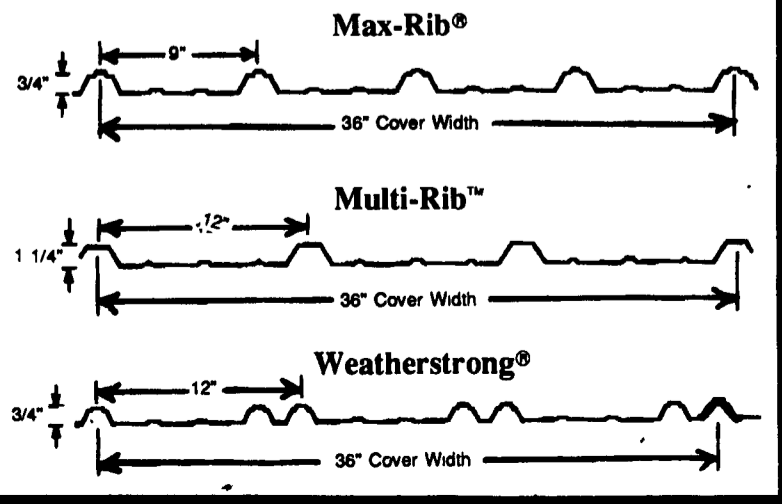

**ZIMMERMAN'S Roofing**  
 Newville, PA  
 1-800-782-2712  
**717-776-5951**

**Build With The Best**  
  
**McELROY METAL, INC.**  
 TRUSTED BY PROFESSIONALS THROUGHOUT AMERICA

**NEW! From Speedwell Const., Inc.**  
**ROOF HUGGER™**  
 Specially Designed for Retrofitting Over Old Metal Building Rib Panel Roofs...  
 Call Us For Details!  
  
**SPEEDWELL CONSTRUCTION INC.**  
 70 N. Esbenschade Rd. Manheim, Pa. 17545  
**717-665-6861**  
**717-626-2052**  
 Put Our 25 Years Experience To Work For You!