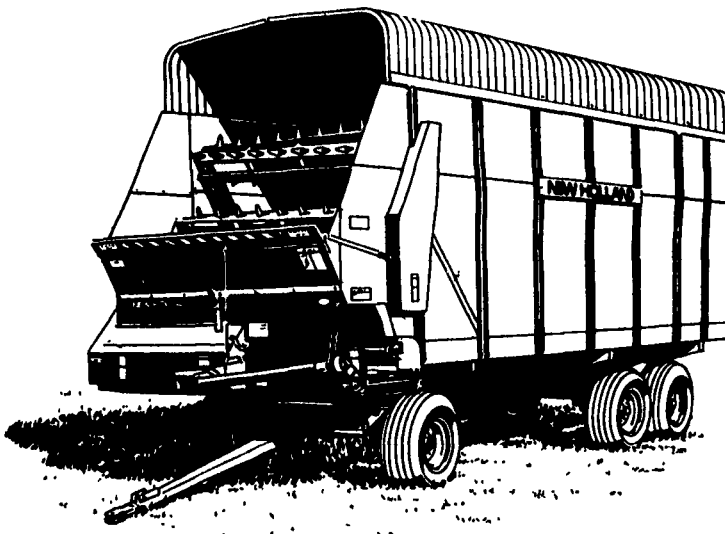

H. SCHWARTZ & SONS, INC.

STEEL PIPE

STALLS, PENS, FEEDERS, FENCING,
BUILD YOUR OWN AND SAVE
BEST PRICES ON NEW AND USED PIPE
302-656-0276 or 215-331-4240

MODEL 790

HIGH PERFORMANCE LOW HASSLES

The high performance of the Model 790 forage harvester starts with the massive 12-knife cutter-head. It delivers a fine, uniform chop for high quality feed. The "790" is built tough to keep chopping season after season. And routine maintenance is easy to keep hassles to a minimum. Stop in and see for yourself.

FORAGE BOXES

FAST UNLOADING

You'll haul and unload your forage fast with rugged, dependable "816" and "818" forage boxes. Roller chain drive provides unloading speeds of 3.0 and 7.1 fpm. Or choose the optional variable speed unloading drive for infinite unloading speeds up to 13.7 fpm.

QUALITY USED EQUIPMENT FOR SALE

Like New 1992
Stoltzfus 8-Ton Wet Lime Spreader
With Hydraulic Spinners

- | | |
|--|--|
| HAYING EQUIPMENT
• (4) NH #489 Haybine
• NH #SP1495 Haybines
• NH #1034 Bale Wagon
• NH #851 Round Baler
• NH #320 Baler w/Thrower
• NH #144 Windrow Inverter
• Hesston #1130 Mower Conditioner
• Used To cut Only 100 Acres
• Deutz #K2.52 Tedder | FORAGE EQUIPMENT
• NH #30 Blower