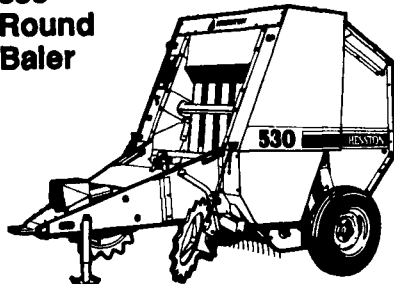

EVEN WHEN IT'S EMPTY...IT'S LOADED!

When you're checking out box-type manure spreaders, look to Gehl for a better spreader! Gehl box spreaders are available in five sizes ranging from 135 to 425 bushel heaped capacities.

Unparalleled Performers

The ultimate forage blowers are here - the Gehl 1540, 1560 and 1580. These blowers have been developed around the high capacity tradition of famous Gehl blowers. In addition to unmatched capacity, these blowers boast many convenience features - swing-away blower outlet, removable tunnel covers, replaceable rim sheet liner, adjustable left axle, quick-adjust air vents, PTO storage hanger and more. PUT A GEHL BLOWER TO THE TEST ON YOUR FARM TODAY!

PACK IT IN

RB 1470 ROUND BALER

HESSTON
THE PRIME LINE

• SPECIALS • DEMOS • CLOSEOUTS

Hesston 530 Round Baler

Demo, One Only, s/n 2426

Hesston 1060 Disc Mower Conditioners

Several Left - Priced To Move This Fall!

Hesston 1120 Mower Conditioner

One Only SN 92044

—USED EQUIPMENT NOW AVAILABLE - MOST LOCATED AT FREDERICK, MD STORE—

- Gehl 1850 Round Baler
- IH 430 Square Baler w/#10 Thrower
- NH 320 Square Baler w/#58 Thrower
- Hesston 7155 Forage Harvester w/2R38 & 6" Pu.
- Hesston 7140 Forage Harvester
- NH 38 Flail Chopper
- IH 110 Forage Wagon
- IH 120 Forage Wagon