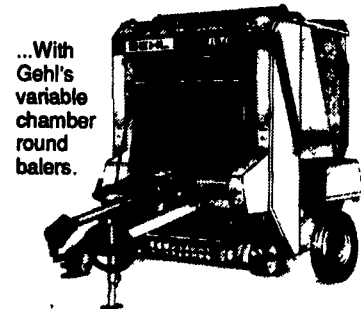

RB 1470 ROUND BALER