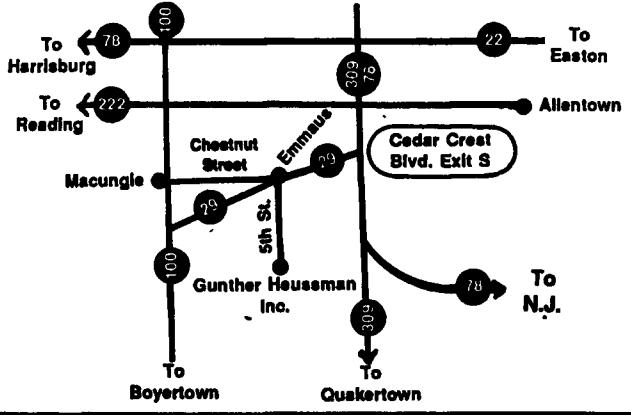

HARVESTERS

- NH 782 Harvester w/Electrical Controls 2R Corn Head & Pickup Head, Excel. Cond.
- JD 5200 Self-Propelled Harvester, Cab Air, 2500 Hrs., Choice Of Heads
- JD 3950, Electric Controls, Long Hitch, Iron Guard, Spout Track
- JD 3950 Harvester, Electric Control, Hyd. Hitch w/2RN Cornhead, Excellent Condition
- JD 2RW Forage Head w/Slip Clutch
- JD 3RN Row Crop Head, w/Row Trak
- JD 7' Pick-Up Head w/Gauge Wheels
- JD 6' Direct Cut Head, Like New
- JD 2RW Snapper Head
- NH #30 Blower
- NH 2R 36" ~~SOLD~~ Head
- Ford NH 919, 13' Direct Cut, Head To Fit SP Harvester, Cut 20 Acres

QUALITY TRACTORS

- JD 2950 Diesel, MFD, Open Station, 2680 Hrs., 18x38, Very Nice
- JD 3150 Diesel MFD, 4 Post Roll Guard, 2600 Hrs., 1 Owner, Very Good
- JD 4440 Diesel, Cab, Air, Quad, 38" Rubber, Very Nice
- JD 4020 Diesel, Side Console, w/Year Around Cab, Very Nice
- JD 2640 Diesel, Tiger Stripe, Hi-Lo, Independent PTO w/146 Loader w/Independent Valve

- 1981 IH 1486 Diesel, Cab, Air, 1500 Hrs., Weights, Duals, Excel. Cond.
- 1979 IH 1086 Cab, Air, Very Nice
- 1975 IH 1066 Diesel, Cab, Air, Dual Hyd. & PTO, Very Good
- Ford 5610 Diesel, Dual Power, Roll Guard & Canopy, 1400 Hrs., 1 Owner, Very Nice
- MF 1105 ~~SOLD~~ Diesel, Fender, 2500 Hrs., 1 Owner, Excel. Cond.

NEW ARRIVALS

- MF 1859 13' Flex Head
- IH 735 5B Variable Spring Reset
- IH 720 4x18 Spring Reset
- Krause 10' Off Set Disc

MISCELLANEOUS EQUIPMENT

- JD 148 Loader To Fit 2840 Thru 2955
- JD 260 Loader, Very Good
- JD 400 15' Rotary Hoe, Very Good
- Brady 6R Stalk Shredder, Good Condition
- 18x38-18x34-16x28 Duals
- JD 4 & 6 Row 3 Pt. Cultivators
- JD 875 6R No-Till Cultivator
- Woods 60" 3 Pt. Finish Mower
- Wic Bale Shredder w/5 HP Elect. Motor, Very Nice

WE ARE CASH BUYERS FOR CLEAN, LATE MODEL FARM EQUIPMENT