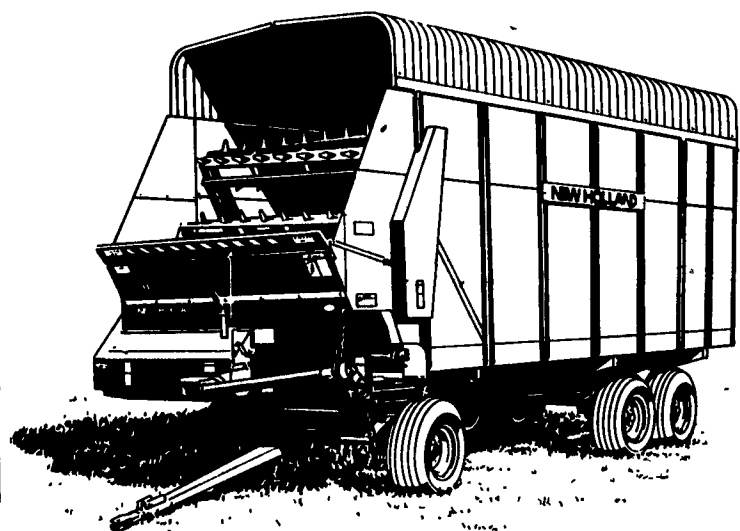

MODEL 790

1

**FARM
EQUIPMENT**

HIGH PERFORMANCE LOW HASSLES

The high performance of the Model 790 forage harvester starts with the massive 12-knife cutter-head. It delivers a fine, uniform chop for high quality feed. The "790" is built tough to keep chopping season after season. And routine maintenance is easy to keep hassles to a minimum. Stop in and see for yourself.

FORAGE BOXES

FAST UNLOADING

You'll haul and unload your forage fast with rugged, dependable "816" and "818" forage boxes. Roller chain drive provides unloading speeds of 3.0 and 7.1 fpm. Or choose the optional variable speed unloading drive for infinite unloading speeds up to 13.7 fpm.

QUALITY USED EQUIPMENT FOR SALE

**Like New 1992
Stoltzfus 8-Ton Wet Lime Spreader
With Hydraulic Spinners**

HAYING EQUIPMENT

- (4) NH #489 Haybine
- NH #SP1495 Haybines
- NH #1034 Bale Wagon
- NH #851 Round Baler
- NH #320 Baler w/Thrower
- NH #144 Windrow Inverter
- Hesston #1130 Mower Conditioner
Used To cut Only 100 Acres
- Deutz #K2.52 Tedder