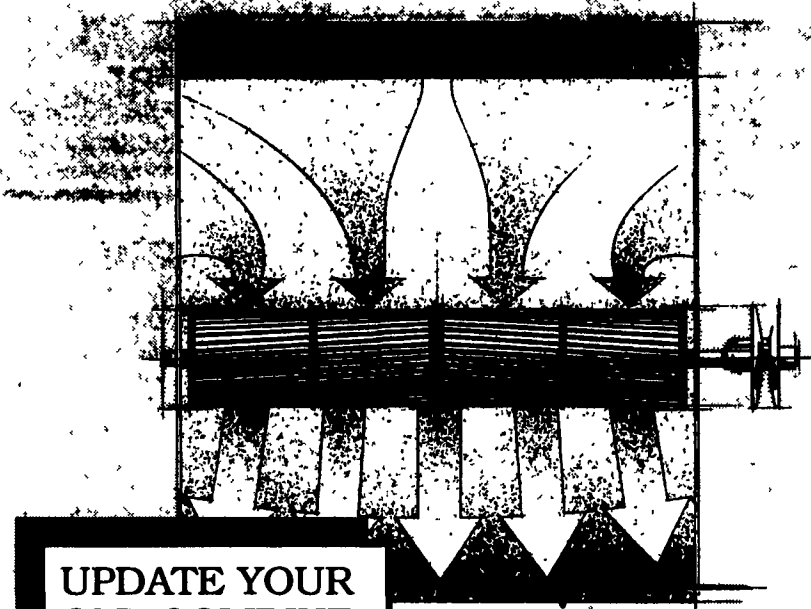

**“LOOK, MOM!  
NO FINES!”**

**Making  
THE  
BEST  
Combines  
BETTER!**

**Axial-Flow  
Combines have  
earned a reputa-  
tion for putting  
more, high-quality  
grain in the Grain  
Tank than any  
other combine.  
NOW YOU HAVE  
TO TRY IT TO  
BELIEVE IT!**

**CASE IH's patented Chevron-  
positioned fan blades on the  
new CROSS-FLOW fan  
provide a uniform flow of air  
over the entire sieve area,  
SO YOU CAN PUT CLEAN  
GRAIN IN THE GRAIN  
TANK - NOT FINES...**