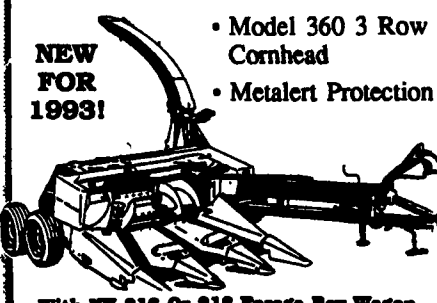

Buy With Confidence From The Experts!
WE KNOW HARVESTERS LIKE NOBODY ELSE!

NH 790/900 FORAGE HARVESTER

- NEW FOR 1993!**
- Model 360 3 Row Cornhead
 - Metalert Protection
- With NH 816 Or 818 Forage Box Wagon