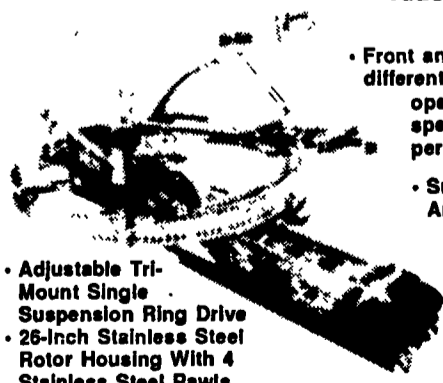

Silo-Matic

GEMINI R/D
Silo Unloader

- Front and Rear Augets are different sizes. Each operates at a different speed for excellent performance.
- Superior Torque Arm with Rollers

- New Clean Design with Flow-Through Safety Grids
- Fiberglass Goose-neck with Stainless Steel Liner