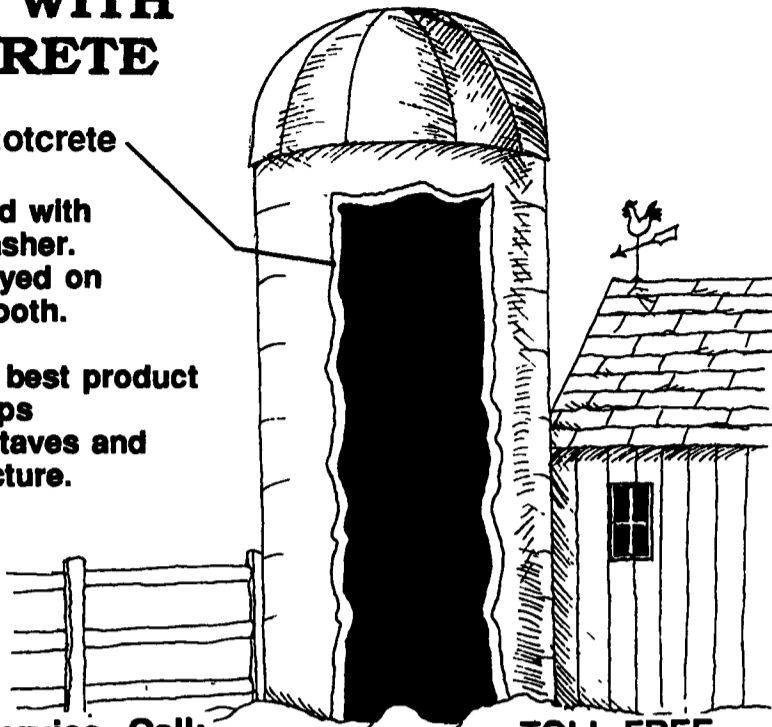

3 SILOS AND UNLOADERS

20X40 1972 Harvester w/ Hercules Unloader; 20X50 1972 Harvester w/Goliath Unloader; 20 Ton Grain Read Grain Bin. Priced to Sell. 802-222-9331.

Fickes 16'x40' Stave silo w/roof. Cumberland Co. 717-258-6010.
For Sale: 20' Used Big Jim, very good shape. Star Silos 717/866-5708.

WANTED: Concrete stave silos, will remove. Fair prices paid. 215/273-3993.

WANTED: Rissler Double Chain Conveyor, 15' to 20'; Also Fiberglass Silo Chute Funnel. (717)665-7399.

WANTED TO BUY USED VANDALE SILO UNLOADERS complete or for parts. 717/284-3112.

Ribstone Silo, 22x70, complete w/roof, tripod, filler pipe, ladder & doors, $4200. Lackawanna Co. 717-587-1725.

We pay top dollar for used Harvesters and Slurry stores. 717-354-4051.

16' P&D Silo Unloader, Complete w/Tripod, Cable and Winch. Good Shape. 717-776-3930.

RELINE WITH SHOTCRETE

3/4" shotcrete

Surface is washed with high pressure washer. Shotcrete is sprayed on and troweled smooth.

Proved to be the best product for your silo. Stops deterioration of staves and strengthens structure.

13 Years Experience Relining Silos

For Prompt Service, Call: **MYRON STOLTZFUS (717) 768-3993 • (800) 383-3105**
S & S Silo Repair

RD #2 Box 91A Honeybrook, PA 19344