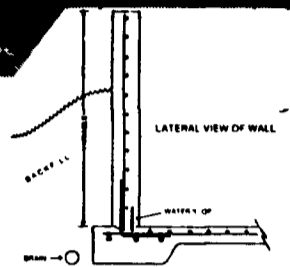

13 Years Experience Relining Silos

For Prompt Service, Call: **MYRON STOLTZFUS (717) 768-3993 • (800) 383-3105**
S & S Silo Repair

RD #2 Box 91A Honeybrook, PA 19344

Manure management systems to match your kind of livestock, type of manure... and economics

"PLAN NOW for 1993 Construction" Contact us to discuss your manure management plans.

POURED IN PLACE CONCRETE TANKS

- * 6', 8', 10', 12', 14', 16' depths
- * Thru 140' diameter
- * Inground or above ground