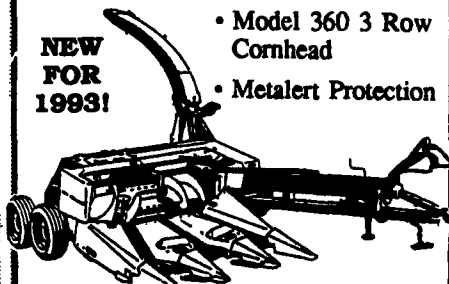

WE KNOW HARVESTERS LIKE NOBODY ELSE!

NH 790/900 FORAGE HARVESTER

- NEW FOR 1993!
- Model 360 3 Row Cornhead
- Metalert Protection

With NH 816 Or 818 Forage Box Wagon

NH 40 BLOWER
Fill Tall Silos
Fast-Fast-FAST!