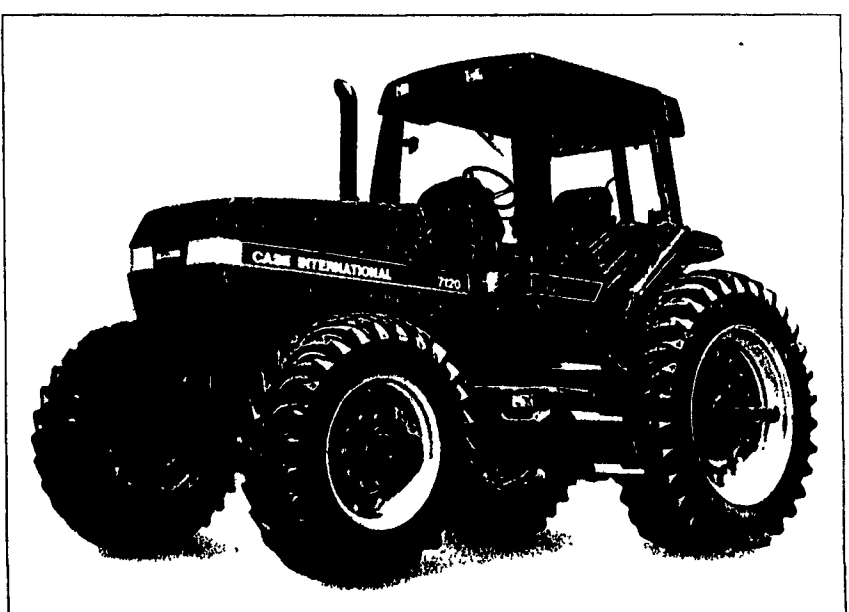

the Pennsylvania Ag Progress Days

held Between E. 2nd & 3rd Streets

MAGNUM

Five years after their introduction, MAGNUM™ tractors continue to set the standards by which 100 plus horsepower tractors are judged.

This kind of leadership does not come easily. It's the result of years of researching your needs and requirements. Followed by more years of development and testing.

You asked for engine performance and efficiency, full powershift transmissions,

responsive PFC hydraulics, and operator comfort.

And you have it. It's called MAGNUM.

- 7120 MAGNUM**
- 150 PTO Horsepower
 - 18-Speed Full Powershift
 - 10,040 Pound Hitch Lift Capacity
 - State-Of-The-Art Cab