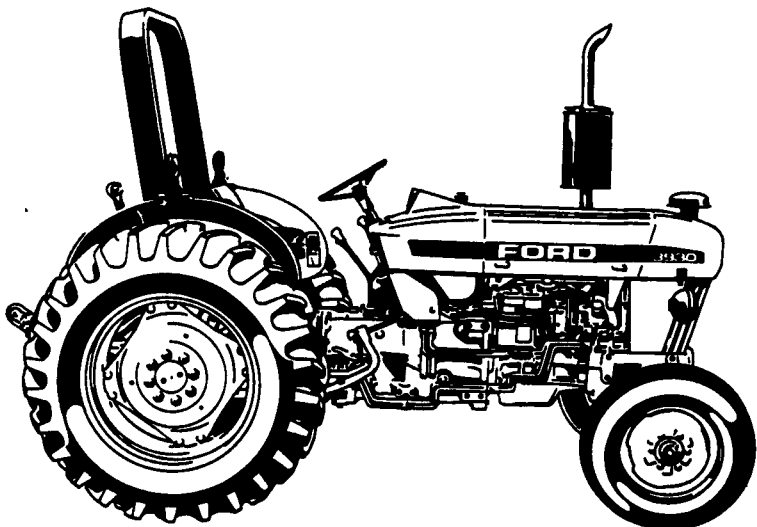

Everyone's favorite

CONTRACTORS

Carlisle, PA
R & W
EQUIPMENT CO.

Emmaus, PA
BECK BROS.
TRACTOR & EQUIP.

PENNSYLVANIA
Lancaster,
LANCASTER
TRACTOR,

Chambersburg, PA
FORRESTER FARM
EQUIPMENT LTD.

Halifax, PA
SWEIGARD
BROTHERS

Dover, PA
STRALEY
FARM SUPPLY, INC.

Honey Grove, PA
Loysville, PA
NORMAN D. CLARK
& SON, INC.

NEW JERSEY

Bridgeton, NJ
LESLIE G. FOGG, INC.

Washington, NJ
SMITH TRACTOR &
EQUIPMENT, INC.