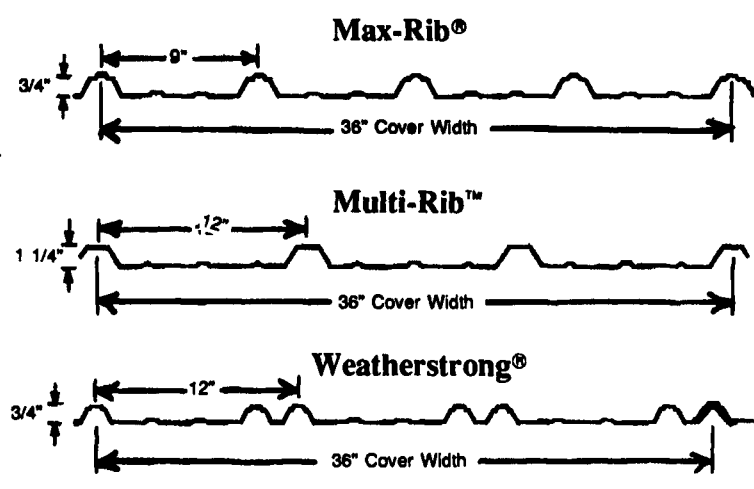

4 BUILDINGS AND SUPPLIES

POLE BUILDINGS
Top Quality Materials & Workmanship
Please call us before signing with anyone!
We WILL Save You Money
TIMBERLINE BUILDINGS
1-800-842-0276

INDUSTRIAL PAINT LIQUIDATION:
Epoxy/Clear Concrete Primer/Sealer - $10/Gal.
Epoxy Red Top Coat - $12.50/Gal.
Epoxy primer-light green - $12.50/Gal.
Enamel, Siltoon, haze gray - $8.00/Gal.
Enamel, primer, wood/metal, $8.00/Gal.
Zinc, inorganic, primer - $8.00/Gal.
Other Types available. 10 Gal. minimum. Call 9:30-5
717-394-4980

Paying Cash Top Dollar
For Log Cabins, Bank Barns, Roof Boards & Original Floors (Wide)
717-229-2806

Eliminate pest birds with RID-A-BIRD perches.
RID-A-BIRD 1100 IS A RESTRICTED USE PESTICIDE
HORD MARKETING
PO Box 21748 Columbus, Ohio 43221
1-800-545-6574 1-800-227-1781

ZIMMERMAN'S Roofing
Newville, PA
1-800-782-2712
717-776-5951

Build with the Best

McELROY METAL, INC.
TRUSTED BY PROFESSIONALS THROUGHOUT AMERICA

POLE BUILDINGS
CUSTOM DESIGNED & ENGINEERED
☐ COMMERCIAL ☐ AGRICULTURAL ☐ RESIDENTIAL
HORSE BARNs • ARENAS • GARAGES
IMPLEMENT SHEDS
BYLER CONSTRUCTION
Dennis E. Byler
FREE ESTIMATES
717-866-6302

STORAGE PROBLEMS???
AT LAST, THE ANSWER!!!
WE WILL NOT BE UNDERSOLD!!!
SOLVE THEM TODAY WITH A STATE-OF-THE-ART STEEL STRUCTURE.

Erect The Building Yourself And Save Big $$$ Dollars.
EASILY MAINTAINED
EASILY ERECTED.
VERSATILE.
STRONG.
NO LOST SPACE AS IN TRADITIONAL POLE BUILDINGS.
Accessories
1) Sliding doors 4) Door lights
2) Ventilators 5) Skylights
3) Service doors 6) Sliding door lights
Call or Write Today For FREE Details and Brochures
800-854-5568 or 717-927-8222
"Meeting Tomorrow's Building Needs Today"
BLUE MOUNTAIN STRUCTURES
RD #1, Box 571, BROGUE, PENNSYLVANIA 17309

Steel And Aluminum

Specialists in metal roofing and siding. Special in price, quality and service. Please call this number: 1-800-325-1267 Thank you!
Metal Roofing & Siding Co
987 Valley View Rd., New Holland, PA 17557
(717) 354-2728

We Specialize In Pole Buildings

Stoltzfus Builders
50 North View Rd.
Lititz, PA 17543
Free Estimates
Call Anytime
717-664-3540
1-800-551-7724

Smucker Construction
135 Churchtown Road
Narvon, PA 17555
717-768-8606
Call or write for a free estimate on the building of your choice

90x232 Arena

60x104 w/30' Stable Area
Construction and Custom Design of:
• Arenas • Dairy Barns
• Horse Barns • Storage Buildings
MEMBER