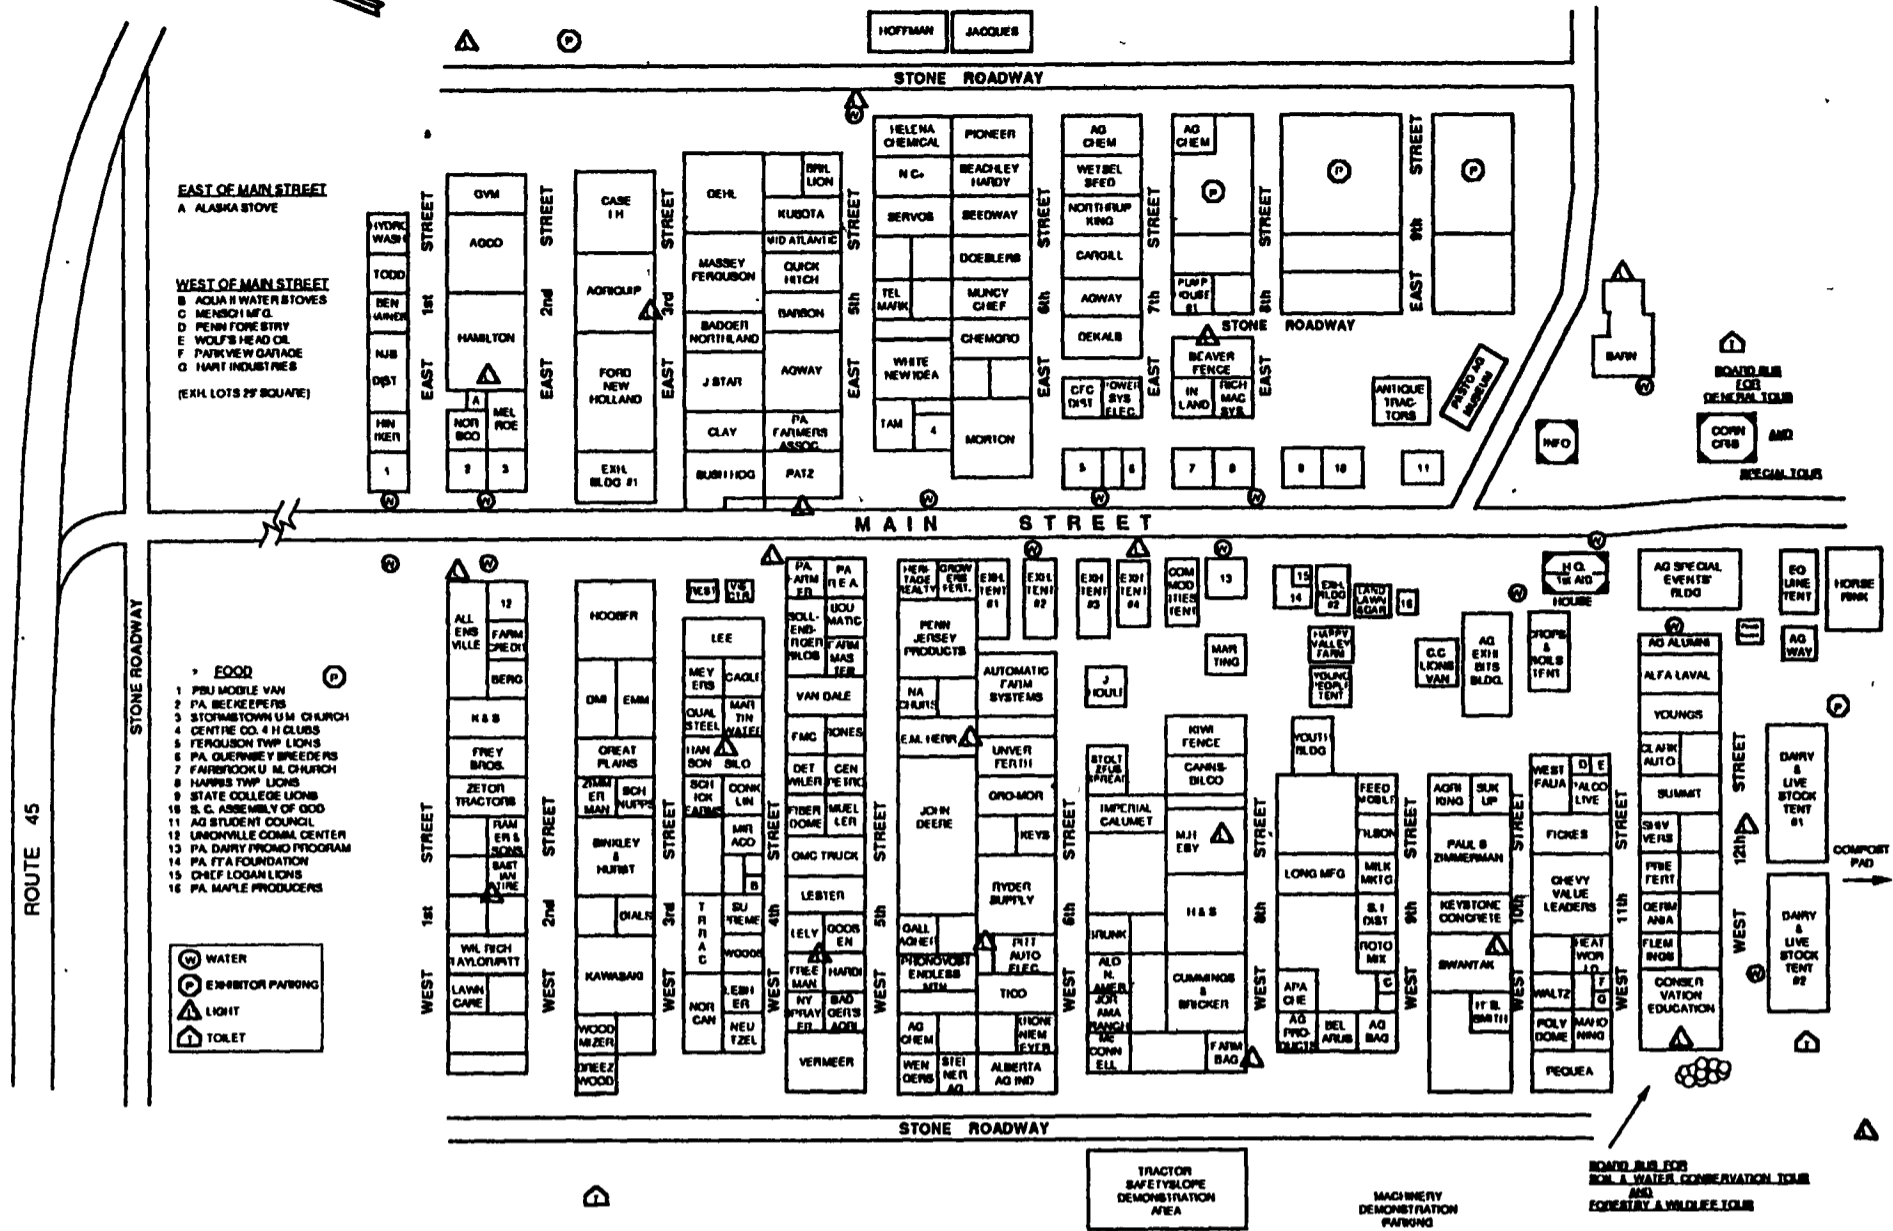

Exhibition Center And Schedule Of Events

1993 AG PROGRESS DAYS EXHIBITS BUILDING AND TENTS

DAIRY AND LIVESTOCK TENT #1

DAIRY AND LIVESTOCK TENT #2

KEY TO ABBREVIATIONS

CB = College Exhibits Building
 CC = Corn Crib
 CE = Conservation Education Tent
 HA = Horse Arena
 LLG = Landscape, Lawn & Garden Tent
 SE = Special Events Building
 YB = Youth Building
 Tu = Tuesday
 We = Wednesday
 Th = Thursday

Daily Schedule

To begin to plan to see at Ag Progress Days on August 17 to 19 at Rock Springs, here's the layout of the exhibition area and the schedule of events. The August 14 issue of *Lancaster Farming* will elaborate on the Ag Progress Days program and the commercial and educational exhibits. Please look for our Ag Progress issue next week.