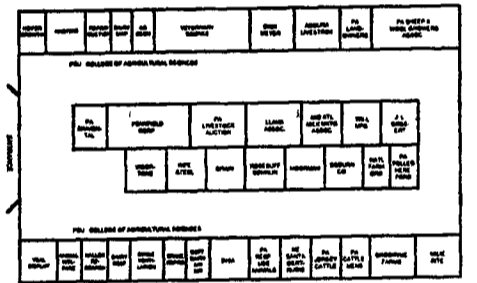

Exhibition Center And Schedule Of Events

1993 AG PROGRESS DAYS EXHIBITS BUILDING AND TENTS

DAIRY AND LIVESTOCK TENT #1

DAIRY AND LIVESTOCK TENT #2

KEY TO ABBREVIATIONS

CB = College Exhibits Building
 CC = Corn Crib
 CE = Conservation Education Tent
 HA = Horse Arena
 LLG = Landscape, Lawn & Garden Tent
 SE = Special Events Building
 YB = Youth Building
 Tu = Tuesday
 We = Wednesday
 Th = Thursday

Daily Schedule

To begin to plan to see at Ag Progress Days on August 17 to 19 at Rock Springs, here's the layout of the exhibition area and the schedule of events. The August 14 issue of *Lancaster Farming* will elaborate on the Ag Progress Days program and the commercial and educational exhibits. Please look for our Ag Progress issue next week.