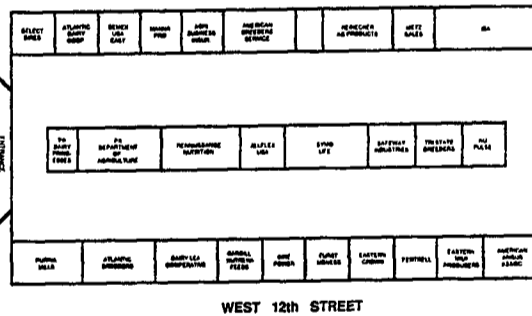

Exhibition Center And Schedule Of Events

1993 AG PROGRESS DAYS EXHIBITS BUILDING AND TENTS

DAIRY AND LIVESTOCK TENT #1

DAIRY AND LIVESTOCK TENT #2

KEY TO ABBREVIATIONS

CB = College Exhibits Building
 CC = Corn Crib
 CE = Conservation Education Tent
 HA = Horse Arena
 LLG = Landscape, Lawn & Garden Tent
 SE = Special Events Building
 YB = Youth Building
 Tu = Tuesday
 We = Wednesday
 Th = Thursday

Daily Schedule

To begin to plan to see at Ag Progress Days on August 17 to 19 at Rock Springs, here's the layout of the exhibition area and the schedule of events. The August 14 issue of *Lancaster Farming* will elaborate on the Ag Progress Days program and the commercial and educational exhibits. Please look for our Ag Progress issue next week.