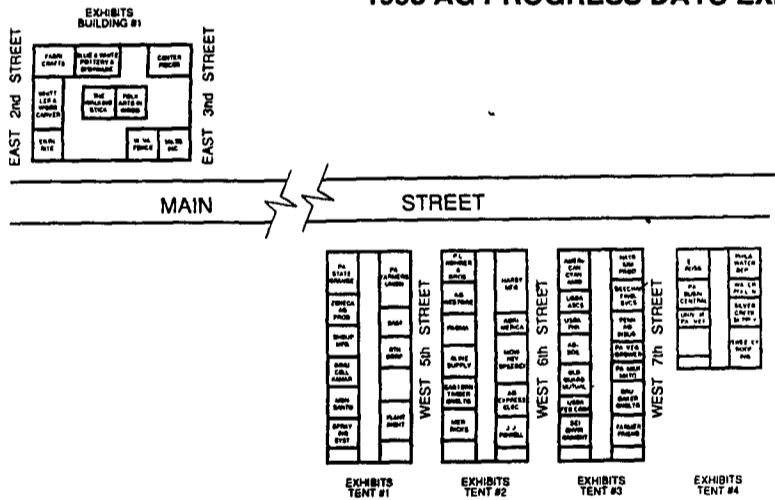

Exhibition Center And Schedule Of Events

1993 AG PROGRESS DAYS EXHIBITS BUILDING AND TENTS

DAIRY AND LIVESTOCK TENT #1

DAIRY AND LIVESTOCK TENT #2

KEY TO ABBREVIATIONS

CB = College Exhibits Building
 CC = Corn Crib
 CE = Conservation Education Tent
 HA = Horse Arena
 LLG = Landscape, Lawn & Garden Tent
 SE = Special Events Building
 YB = Youth Building
 Tu = Tuesday
 We = Wednesday
 Th = Thursday

Daily Schedule

To begin to plan to see at Ag Progress Days on August 17 to 19 at Rock Springs, here's the layout of the exhibition area and the schedule of events. The August 14 issue of *Lancaster Farming* will elaborate on the Ag Progress Days program and the commercial and educational exhibits. Please look for our Ag Progress issue next week.