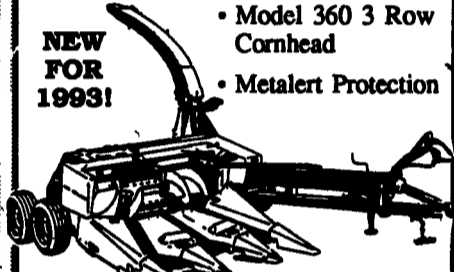

WE KNOW HARVESTERS LIKE NOBODY ELSE!

NH 790/900 FORAGE HARVESTER

NEW FOR 1993!

- Model 360 3 Row Cornhead
- Metalert Protection

With NH 816 Or 818 Forage Box Wagon

NH 40 BLOWER Fill Tall Silos Fast-Fast-FAST!