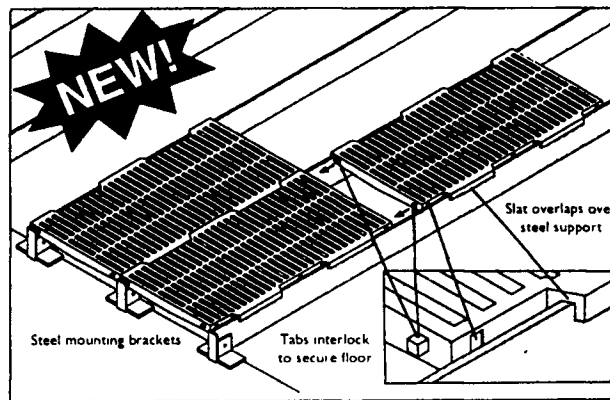

NURSERY

Filter-Eeze® MAXIMA

Plastic Nursery Slat

10 Year Non-Prorated Warranty

TRI-COUNTY

CONFINEMENT SYSTEMS, INC.

908 E. Evergreen Rd

Lebanon, PA 17042

717-274-3488

Hours.

Mon-Fri

7:00 to 4:30.

Sat

8:00 to 12:00

WE SHIP UPS DAILY