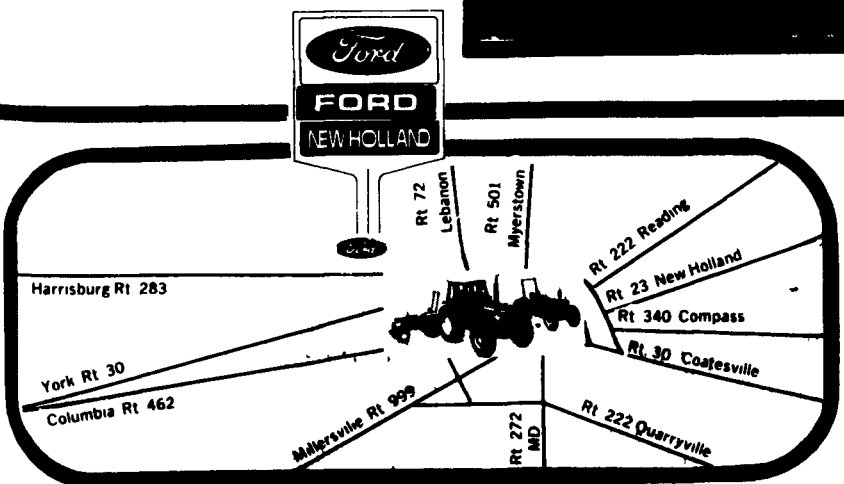

## LANCASTER FORD TRACTOR, INC.

**YOUR LANCASTER COUNTY RELIABLES**

1655 Rohrerstown Rd. Just Off Route 283  
 Lancaster, PA 17601

Phone (717) 569-7063