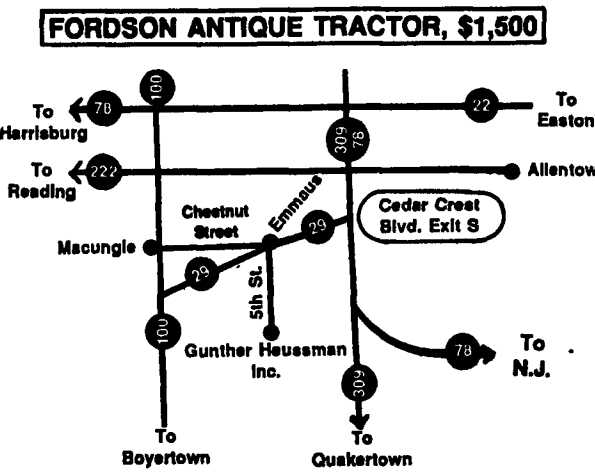

PLANTING EQUIPMENT

JD 7000 6RN Conservation, Liquid Fertilizer, Insecticide, Monitor, Frame Mounted Coulters
JD 7000 6RN Liquid Fertilizer, Insecticide, Monitor, Excel. Cond.
JD 7000 4R Dry Fertilizer, Insecticide, Good Condition
Brillion 10' Seeder, Double Box w/Transport, Like New

CORN HEADS

JD 343, 3RN AC 430 Black 4RN For F2
JD 443, 4RN AC A438 Black, 4RW For F2
JD 444, 4RW IH 943 4RN
JD 444 Oil Bath IH 843 4RN
JD 643 Lo-Tin MF 1143 4RN
JD 643 Oil Bath MF 43 4RN
AC 238 Corn Head

NEW ARRIVALS

JD 346T w/3^{SOLD} tractor

TILLAGE

JD 635 14' Rock Flex Disc, Like New
JD 970 15' Roller Harrow
JD 7-Tooth Mulch Tiller, Spring Loaded Gang, Like New
JD 230 Hyd. Wingfold Disc
JD 950 12' Roller Harrow

MISCELLANEOUS EQUIPMENT

JD 148 Loader To Fit 2840 Thru 2955
JD 260 Loader, Very Good
JD 400 15' Rotary Hoe, Very Good
Brady 6R Stalk Shredder, Good Condition
JD 400 Bu. Grain Cart
18x38-18x34-16x28 Duals
JD 37 Load^{SOLD} hydraulic Bucket
JD 4 & 6 Row 3 Pt. Cultivators
JD 875 6R No-Till Cultivator
Woods 60" 3 Pt. Finish Mower
NH 357 Grinder Mixer, Hyd. Drive
NH #30 Blower
Wic Bale Shredder w/5 HP Elect. Motor, Very Nice

PLOWS

IH 735 6 Bottom Variable Spring Reset
IH 720 6x18 On-Land Spring Reset
IH 720 4x18 Toggle Trip
IH 710 4x18 Spring Reset
IH 710 4-5-6x16 Spring Reset
JD 2800 6 Bottom, Variable Spring Reset
JD 2500 6x18 Spring Reset, Excellent
JD 3x14, 3 Pt.

CORN PICKERS

JD 300 Husker, 2 Or 3 Row Head
NI 324 2RW 12 Roll Bed; Late Model
NI 324 2RW 8 Roll Bed, Excellent Condition
NI 325 2RN, 12 Roll Bed, Late Model

Delivery & Financing Available

6500 Bale Wire In Stock

WE ARE CASH BUYERS FOR CLEAN, LATE MODEL FARM EQUIPMENT