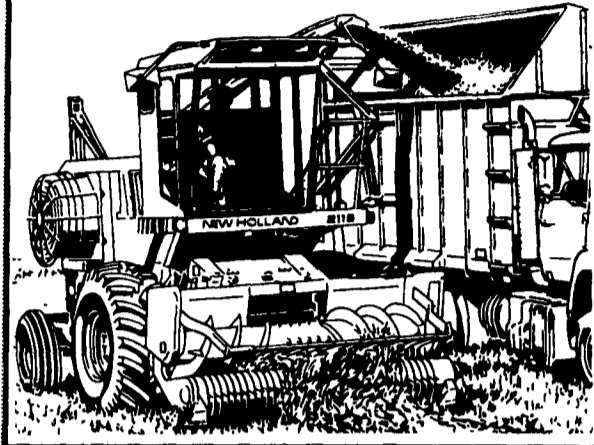

ANNOUNCING...
WAIVER OF
FINANCE UNTIL
FEB. 1, 1994

NH 1915 - 2115 FORAGE HARVESTER

- We stock and sell the most harvesting equipment and parts in the East!
- All backed by experienced, fully equipped service department with on-the-road service. From metal detectors to hyd-transmission to gearboxes etc. - We fix'em right the first time!

- Hundreds of harvesters in the fields with high customer satisfaction

WE KNOW HARVESTERS LIKE NOBODY ELSE!

NH 816 CORN HARVESTER

- 4 Row Cornhead and Pickup
- Auto Knife Sharpening
- Auto Shearbar Adjust
- Easy PTO Hookup

Fast, Clean Cutting And Clog-Free Conditioning - See It Today!

NH TR86 COMBINE - NEW!

With 974 6 Row Cornhead FEATURING LOW PROFILE CORNHEAD FOR FAST, CLEAN HARVEST

NH 565, 570, 575 BALER
 w/72 THROWER

Make Tight, Square Bales!