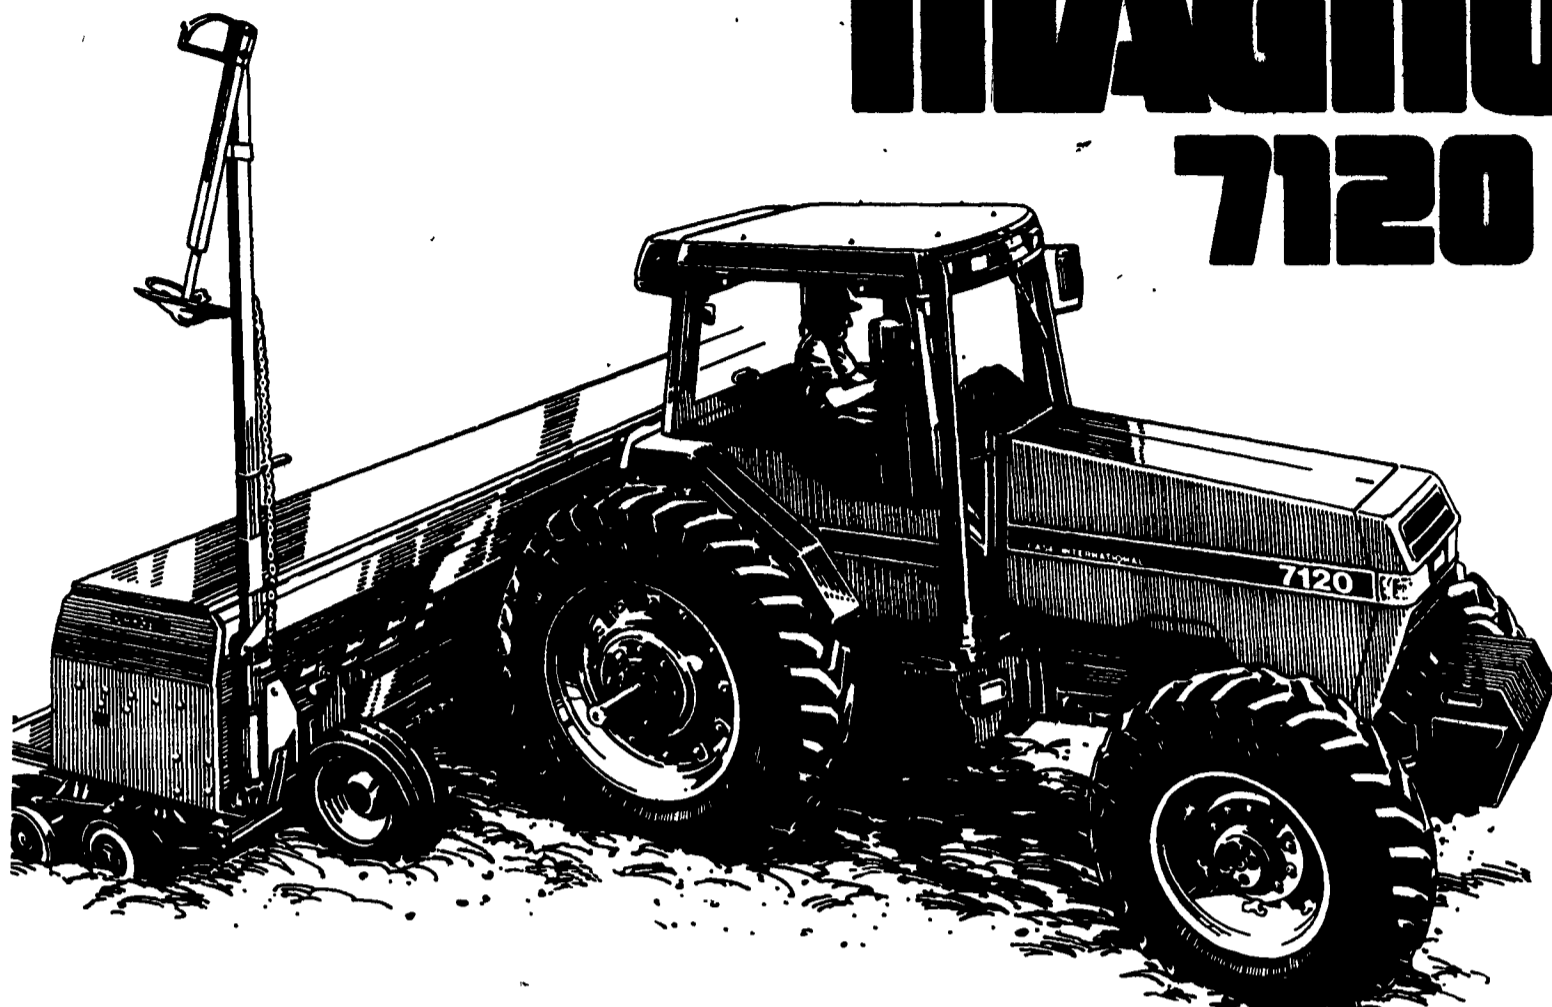

Best Values in New Equipment

MAGNUM 7120

Case IH put more into the MAGNUM Tractor line than any farm tractors developed in over twenty years. Here's why you'll get more out of it:

MAGNUM means more. Outstanding field performance from a 505-cubic inch turbocharged engine with reserve power. MAGNUM power.

The MAGNUM Tractor's powershift puts 18 speeds of shift-on-the-go workpower at your fingertips — standard. And only MAGNUM Tractors offer a full powershift creeper transmission with six additional

speeds from .5 to 2.1 mph for more control and performance. MAGNUM performance.

The MAGNUM Tractor's larger cab has 48 square feet of window area — virtually unobstructed visibility — and more seating comfort. MAGNUM comfort.

It all adds up: The Case IH MAGNUM 7120 Tractor sets new standards for the 150 hp (112 kW) class — and for you. See us for details.