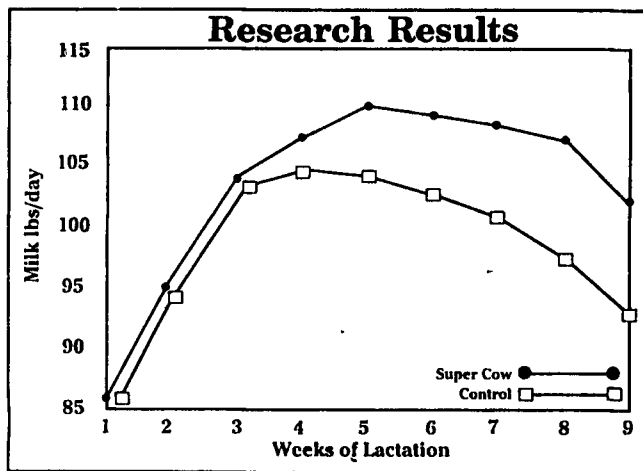

Introducing...

A dairy feed that could make your cows more productive, while also improving their feed conversion and breeding efficiency.

SUPER COW is a blend of high fat nuggets and pellets specially designed and manufactured by Purina to deliver feed quality, nutrient density and super palatability. The nutrient-rich blend is packed with complete nutrition and is

highly palatable.

In field trials, cows fed SUPER COW produced an average of 6.7 pounds more milk per cow per day, while improving or maintaining milk composition. And while production increased, the cows that were fed SUPER COW maintained or improved their body-condition scores after freshening and were more feed-efficient.

	Milk lbs/day	Milk Fat lbs/day	Milk Protein lbs/day
Control Average Production	100	3.24	2.83
Super Cow Average Production	107	3.47	2.86
Average Improvement Per Cow	+7	+.23	+.03

Consider All The Benefits Of *SUPERCOW* :