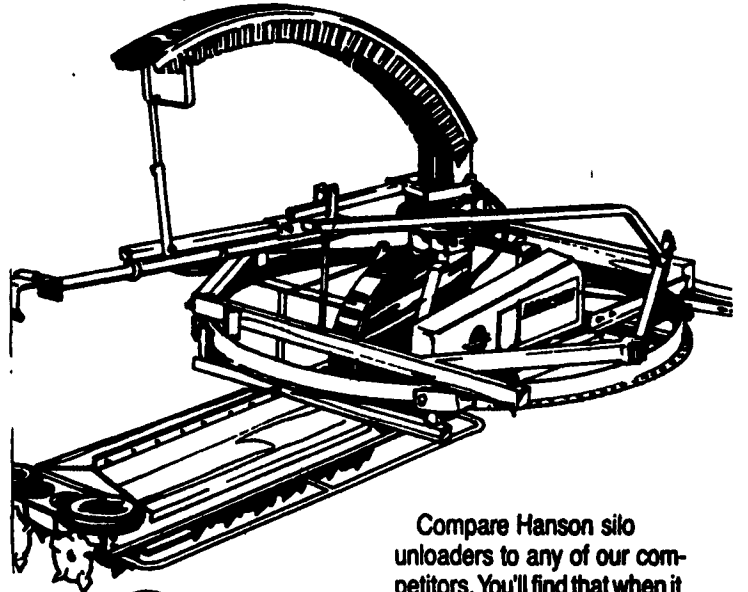

BARNSTORMER AIR PATTERN
Floor to ceiling mixing and dispersing under, over and around your livestock for maximum benefits.

EXCLUSIVE OPEN FRONT
Hinged front simply unloads and pulls open for easy access. Special Patented Design allows more air flow and a much wider air pattern.

12" BARNSTORMER 2000 - CFM:
Ideal for small buildings, nurseries and calf barns.

20" BARNSTORMER 6000 - CFM:
Perfect for all medium size agricultural buildings with low ceilings.

24" BARNSTORMER 8500 - CFM:
Best all around circulating fan for any building and any size animals. Available in 3 phase.

36" BARNSTORMER 11200 - CFM:
A giant of a fan for larger buildings and bigger animals. Single speed only. Available in 3 phase.

J&D Manufacturing Supplies All Your Ventilation Needs From Alley Fans To Tunnel and Circulation, To Custom Ventilation Systems.

Experience can't be imitated...
quality can't be copied...Hanson can't be beat!

Compare Hanson silo unloaders to any of our competitors. You'll find that when it comes to value, there's no competition. Hanson. There really is a difference.