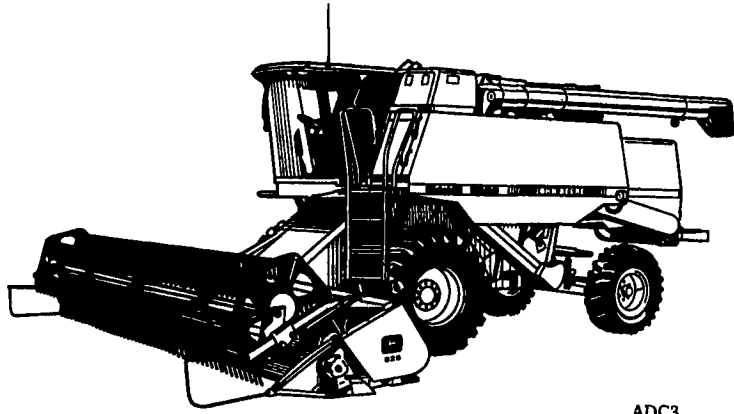

FORD TRACTORS
Used, 8N
NEW HOLLAND,
New 40 Forage Blower
New 463 disc mower
New 144 windrow inverter
Used 269 Baler w/ thrower
Used 272 Baler w/SS
Used 315 Baler w/
Throwing
Used 469 Haybine
Used 442 Disc Mower
OTHER TRACTORS
New Bolens H152 Dsl.
Used Farmall Cub w/mow.
OTHER EQUIPMENT
New Kuhn FC300 Disk
Mower Conditioner
New Ford 140 3x16"
Moldboard Plow
New Ford 133 High Clear-
ance Chisel Plow
New Ford 151 4Bx16"
Auto Reset Plow
New Ford 152 5Bx16"
Auto Reset Plow
Used Ford 501 Sickle bar
mower
Used IH 50T Baler w/
engine
We Ship Parts UPS
Same Day
**Sweigard
Bros. Inc.**
3882 Peters Mtn. Rd.
Hallfax, PA 17032
717-896-3414
Since 1937

Where farmers' ideas take root.
NH 488 Haybine
NH 478 Haybine
Ford 1710 Tractor (200
Hours)
Work Saver 7' Rear Blade
Gehl 99 Blower
Fox Blower
Woods ~~SOLD~~ Mower
MF 52 Disc
NH 668 LH Tank Spreader
IH 22' Disc
NH 315 ~~SOLD~~ Throwing
MF 1045 4WD w/72" Deck
NH 315 Baler Throwing
Shaver HD 12 Post Driver
F/NH Skid Steers
Ford 8700 Flat Deck
NH L225 Skid Steer
NH 679 Manure Spreader
Woods C80 Rotary Cutter
IH Hay Rake
Gehl CB600 w/2 Heads
Gehl 99 Blower
Lamco Forage Box
w/Tandem Gear
JD 336 Baler w/Thrower
IH 430 Baler w/Thrower
Coming In
MF 165 w/Loader

**SCHREFFLER
EQUIPMENT**
Pitman, PA
717-648-1120
717-648-1811

JOHN DEERE

SIDEHILL COMBINE DEMONSTRATION

ADC3

- See how the SideHill 9500 Combine operates on rolling land and on slopes up to 18 percent and better.
- Check out the performance advantages of the automatic leveling system, like improved speed, capacity, lower grain loss, and operator comfort.
- Talk with our combine specialists about how the SideHill 9500 can increase productivity and improve grain quality for you.

Monday, July 12, 1993
Rain date - Wednesday, July 14, 1993

All Day - Come At Your Convenience

**Garfield Rd. Bernville, PA. Follow Signs To Demo-
Site From Blinker Light At Rt. 183 In Bernville.**

GOOD DEALS... AND A GOOD DEAL MORE

**ADAMSTOWN
EQUIPMENT, INC.**
Box 456, Bowmansville Road
Adamstown, PA 19501 **215-484-4391**
We Ship Daily UPS
*Note: See Our Ad Next Week For Further Details

NEW EQUIPMENT IN STOCK

CALL FOR DETAILS & PRICES ON THE NEW EQUIPMENT YOU NEED!

1. Case IH 2250 Loader
   Case IH 415 Packer Mulcher, 10'1" Demo — $4,950!
   Case IH 8520, 8530 ~~SOLD~~ 5 Twine Balers w/Thrower
   Case IH 395, 495, and 695 Tractors - 2WD and 4WD - call for details!
   Case IH 1140 Compact Diesel, 2WD, Gear, Turf Tires } **SPECIAL CLEARANCE DEALS!**
   Case IH 1120 Compact Diesel, 2WD, Gear
   Case IH 1120 Compact Diesel, 2WD, Hydro
   MAGNUM TRACTORS... 7120 All-Wheel Drive
   MAXXUM TRACTOR... 5130, 4WD, Cab..... OLD PRICE!
   Case IH 3900 18'7" Disk Harrow, 7 1/2" Spacing
   Case IH 3900, 19'1" Disk Harrow, 9" Spacing
   Case IH 3800 12' Disk Harrow, 9" Spacing
   Case IH 3800 11 1/2' Disk Harrow, 7 1/2" Spacing
   Case IH-496 Disk Harrow, 24' 10", 9" Spacing
   Demo! Old Price!!
   Case IH 181 Min. Till Rotary Hoe
   Case IH 900 6-Row Planter, Liq. or Dry
   Case IH 183 4 & 6 Row Cultivator

Cash Discounts or Low Rate Financing on Most Equipment

ERB & HENRY EQUIP., INC.
New Berlinville, PA
One Mile North of Boyertown
215-367-2169
FAX: 215-367-6715

STOUFFER BROS. INC.

1066 Lincoln Way West, Chambersburg, Pa.
Phone 717-263-8424

TRACTORS

Massey Ferguson 85 Gas Tractor
David Brown 1212
Case 1070, Cab, Power Shift

PLANTERS

IH 400 Cyclo Planter -
Coming In!

FORAGE

JD 3960 Harvester w/2-Row
Head & Pickup — Coming In!
Gehl 1250 Harvester w/Hay
Pickup
Gehl CB400 w/TR3038 Head
& Pickup
Assortment of Gehl 99
Forage Blowers
IH 550 Harvester
NH 27 Blower

MOWER CONDITIONERS

Hesston 6200 Self-Propelled
12 Ft. - Very Good Condition
(2) Vicon 281 Disc Mower
Conditioner
Hesston PT7
(1) Case 555 Mower Conditioner
Case 650 Self Propelled
IH 1190 Mower Conditioner
NH 1495 Self Propelled
Gehl 890
JD 830 Self Propelled

SKID LOADERS & UTILITY

Case 455 Track Loader
Case 580C, Cab & Standard
Hoe (1 In Stock)
Case 580K, 4WD, Standard
Loader/Backhoe
Case 590E, ROPS, Std.
Hoe
Case 1737 Skid Loader
Case 1835 Skid Loader
Dynahoe 120 Loader/Backhoe
NH L-455 Skid Loader
Gehl 4510 Skid Loader
Gehl 4810 Skid Loader

LAWN & GARDEN

Case 220 Garden Tractor
With Mower
Kubota B7100, 4WD w/Front
Snow Blower Attachment
Kubota F2100 w/5 Ft. Mower
& Dump Grass Catcher
Ariens Rider
Satoh 370D w/Loader,
4WD
Workhorse 312-8 With Mower
& Grass Catcher