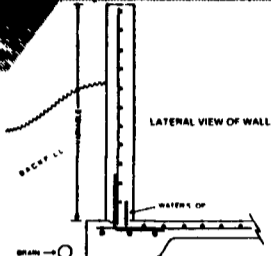

- * 6', 8', 10', 12', 14', 16' depths
- * Thru 140' diameter
- * Inground or above ground

Sollenberger Silos Corp.

A Nitterhouse Company
Box N Chambersburg, PA 17201 (717) 264-9588

Poured Concrete Silos Since 1908