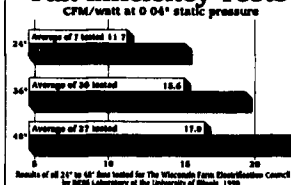

aerotech Ventilation Equipment

Fan Efficiency Tests