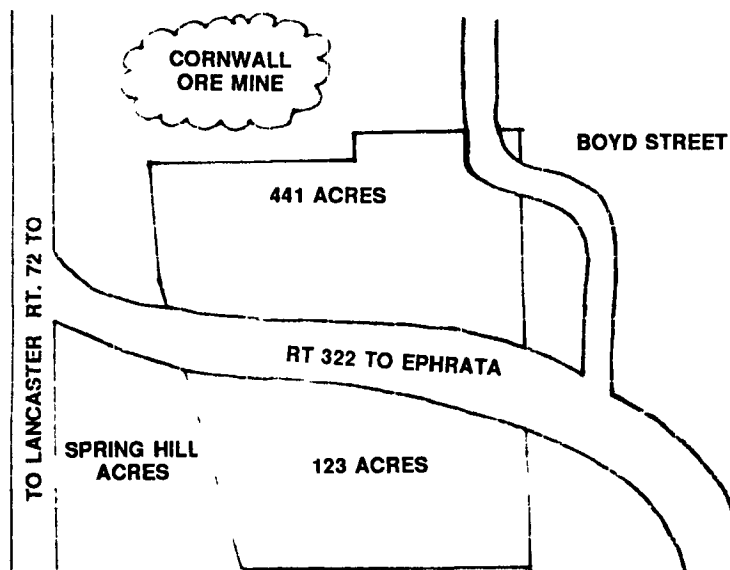

SALE FOR: NAOMI E. DENLINGER
THE LATE JOHN K. DENLINGER

564 ACRES BEING SOLD AT PUBLIC AUCTION WEDNESDAY, JULY 14, 1993 12:00 Noon

Cornwall Boro, Lebanon County, Penna.

The Cornwall Borough Municipal Authority has authorized the sale of 2 parcels of wooded land. Tract #1 is 123 acres, located along the south side of Route 322 between Route 322 and the Spring Hill acres Subdivision. Tract #2 is 441 acres, located along the north side of Route 322 between Route 322 and the Cornwall abandoned ore mine. Both parcels are zoned RF - Residential Forest.