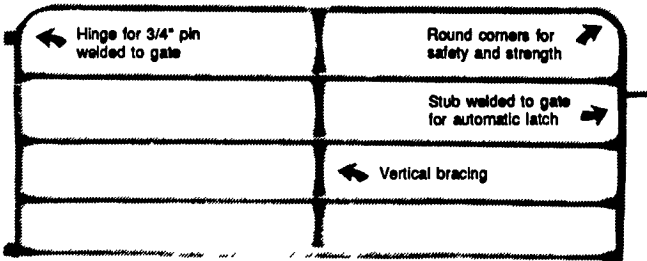

FEEDER PIGS 0..No market test. SHEEP 29..Choice 70/105 lbs. Spring sl. Lambs 70.00-75.00.

GOATS 5..Few Large 15.00-42.50.

GATES and FENCING

Coated With Baked On Top Grade Polyester TGIC Powder Coating After Fabrication

- Super tough finish
- Superior electrical insulation
- Resists acid & chemicals
- Protection from rust & corrosion
- Chip resistant
- Smoother finish, stays cleaner

Standard Heights For Gates & Fencing:
(38" High - 4 Bar) (48" High - 5 Bar) (54" High - 6 Bar)