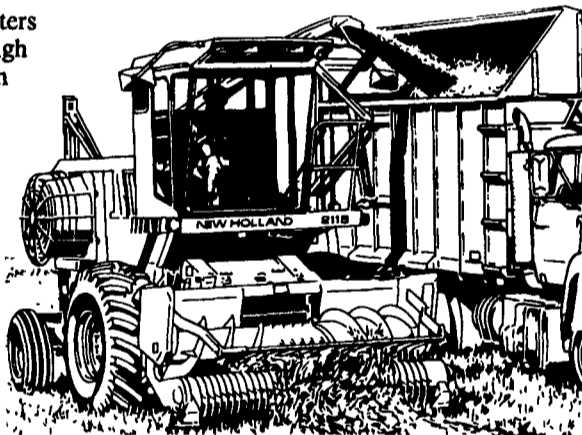

NH TR86 COMBINE — NEW!

w/16 Ft. Flex Cutterbar
 6 Row Cornhead
 Down Crops Hard To Cut?
 New Terrain Tracer Header Makes The Job Easy!!

NH 166 WINDROW INVERTER

Double Up 12 Ft. Windrows!
 Make Hay Fast!
 Even When The Sun Doesn't Shine!

NH 216 UNITIZED RAKE

- Big 27 Ft. Raking Capacity
- Adjustable Operating Width-Hydraulic
- 10 Ft. Transport Width

NH 1915 - 2115 FORAGE HARVESTER

- We stock and sell the most harvesting equipment and parts in the East!
- All backed by experienced, fully equipped service department with on-the-road service. From metal detectors to hyd-transmission to gearboxes etc. - We fix'em right the first time!
- Hundreds of harvesters in the fields with high customer satisfaction

Buy With Confidence From The Experts!
WE KNOW HARVESTERS LIKE NOBODY ELSE!

MAGNUM MEANS MORE:

- 18 Speed Power Shift
- Excellent Visibility
- High H.P. — 505 Cu. In. — Up To 215 H.P.

7110 SERIES
 130 TO 215 HP

5200 SERIES
 80 TO 112 HP

DEMO UNIT SPECIAL

7110 SERIES
 130 HP

CASE IH MAGNUM

- 5220 — 80 HP
- 5230 — 90 HP
- 5240 — 100 HP
- 5250 — 112 HP

2WD & 4WD AVAILABLE

WANT MORE PRODUCTION HERE IT IS ROW CROP CULTIVATORS