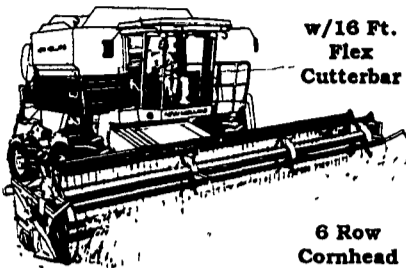

Roundup JUNE 1-30, 1993
OF VALUES **3.9% A.P.R.**
 TAKE ADVANTAGE OF NEW LOW RATE NOW!

Ford
FORD NEW HOLLAND
FORD NEW HOLLAND CREDIT

NH 2450, 2550 SELF-PROPELLED HAYBINE

12', 14', 16' Heads Available
 (ALSO: NH 1499 Haybine w/12 Ft. Head)

NH TR86 COMBINE — NEW!

w/16 Ft. Flex Cutterbar
 6 Row Cornhead
 Down Crops Hard To Cut?
 New Terrain Tracer Header Makes The Job Easy!!

NH 166 WINDROW INVERTER

Double Up 12 Ft. Windrows!
 Make Hay Fast!
 Even When The Sun Doesn't Shine!

NH 216 UNITIZED RAKE

- Big 27 Ft. Raking Capacity
- Adjustable Operating Width-Hydraulic
- 10 Ft. Transport Width

NH 1915 - 2115 FORAGE HARVESTER

- We stock and sell the most harvesting equipment and parts in the East!
- All backed by experienced, fully equipped service department with on-the-road service. From metal detectors to hyd-transmission to gearboxes etc. - We fix'em right the first time!
- Hundreds of harvesters in the fields with high customer satisfaction