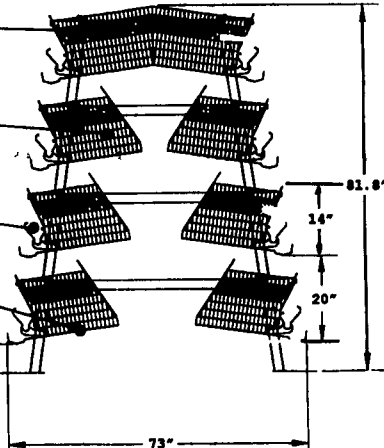

Circle W continued in the winner circle with grand champion heifer, June 1992 daughter of CWF Special Force, sold to Charles Vogel of Evans City, Pa. for $1,025. Reserve grand champion heifer was consigned by Stanley Hunt of Portersville and purchased by Wilbur DeVore of Bear Lake, Pa. for $800.

There was a tie for highest selling female, a consignment by Telish Hereford Farm of Hookstown, Pa., an August 1991 daughter of RRH Muchmore, sold to Michael Kopko of Washington, Pa. for $1,025.

Frank Granberry III of Zelienople, Pa. consigned the champion cow, a February 1990 daughter of IHRY GK Race, which sold to Susan Salusky of Emlenton, Pa. for $1,000.

Gain capacity without sacrificing bird comfort or aisle width

Chore-Time Duratrim Cage Systems are designed to be perfect for remodeling!

CHORE-TIME DURATRIM-CB Curtain Back

You get more room in our top cage for extra birds

Note the extra wire in partitions, backs and tops for added strength

ULTRAFLO® goes 80 feet per minute and has a 5 year warranty

Special wire on cage floors is welded before being galvanized. This gives stronger welds and better coating, one more reason why Chore-Time outlasts other systems