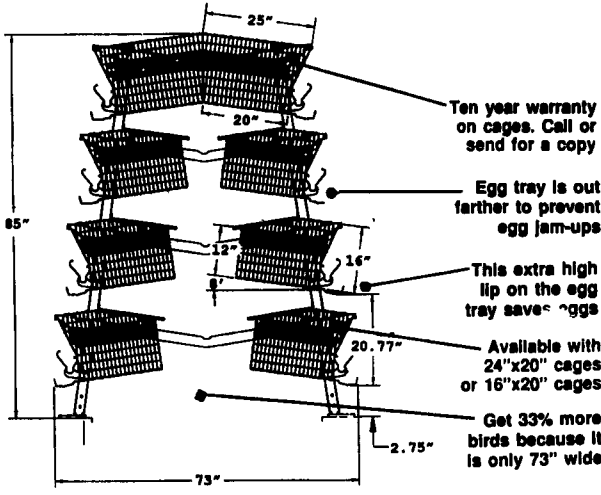

CHORE-TIME DURATRIM-DBS Dropping Board and Scraper

Ten year warranty on cages. Call or send for a copy

Egg tray is out farther to prevent egg jam-ups

This extra high lip on the egg tray saves eggs

Available with 24"x20" cages or 16"x20" cages

Get 33% more birds because it is only 73" wide