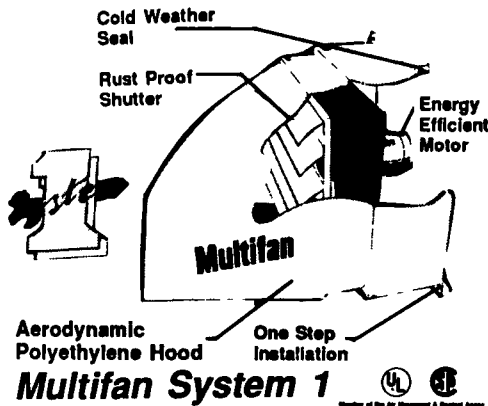

All Stainless Steel

PUMP OUT PIT FAN

FAN SIZE	FAN MODEL	MOTOR H P	PROP RPM	0	05
8"	POPF-8	1/15	3400	585	570
10"	POPF-10	1/6	3400	1155	1140

SUNNE TF-115 THERMO-STAT

CONTROLLED VENTILATION

ANIMAL HOUSING EXPO