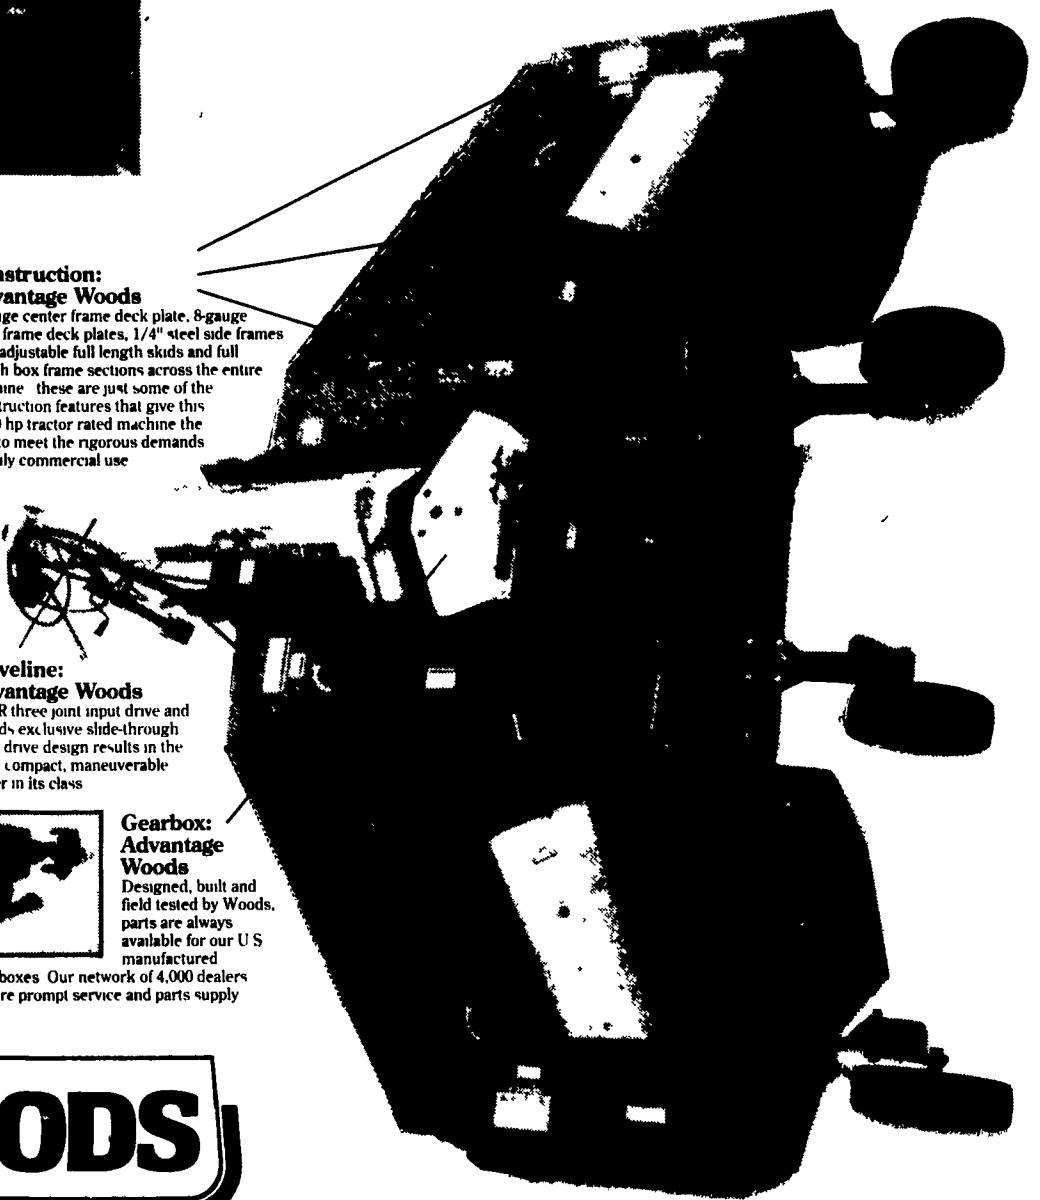

Advantage: Woods

Woods Model MD315

Construction: Advantage Woods
7 gauge center frame deck plate, 8-gauge wing frame deck plates, 1/4" steel side frames with adjustable full length skids and full length box frame sections across the entire machine - these are just some of the construction features that give this 40-80 hp tractor rated machine the heft to meet the rigorous demands of daily commercial use

Driveline: Advantage Woods
A 35R three joint input drive and Woods exclusive slide-through wing drive design results in the most compact, maneuverable cutter in its class

Gearbox: Advantage Woods
Designed, built and field tested by Woods, parts are always available for our U.S. manufactured gearboxes. Our network of 4,000 dealers ensure prompt service and parts supply

No matter how you look at medium-duty Batwing® rotary mowers, Woods new MD315 has the advantage. Feature for feature the MD315 is a leader... and the ideal choice for maintaining APR acres plus a wide variety of commercial mowing applications. See for yourself.

Transport: Advantage Woods
The model MD315 wing sections hydraulically fold up and lock to a very compact 78" transport width. Road travel, gate clearance and storage are easier and safer

Cutting: Advantage Woods
Cutting height is conveniently adjusted from 1" - 15" and kept level across the entire 15' cutting swath with a single hydraulic cylinder. The MD315's six blades provide clean, even mowing, cutting and shredding of grass, weeds and light brush