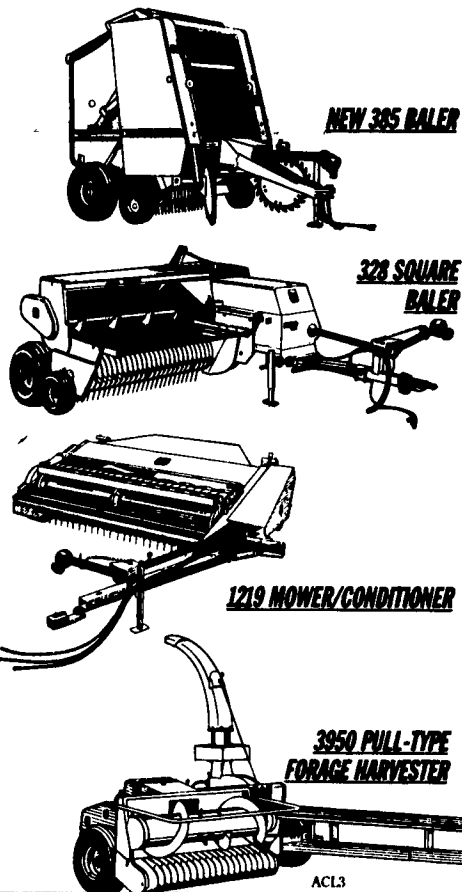

1-800-779-3616

JOHN DEERE

HAY TOOLS: ALL KINDS, ALL READY

- See the biggest selection.
- 750-...1,000-...1,050-...1,500-...and 2,000-pound round bales. Surface wrap or twine tie with the two largest.
- Four square balers that make bales that stack like bricks.
- Mower/conditioners: rotary disk and sicklebar models, from 7-ft. 3-in. to 16-ft.
- Plus mowers, self-propelled windrowers, tedders, rakes, forage harvesters, and other equipment.