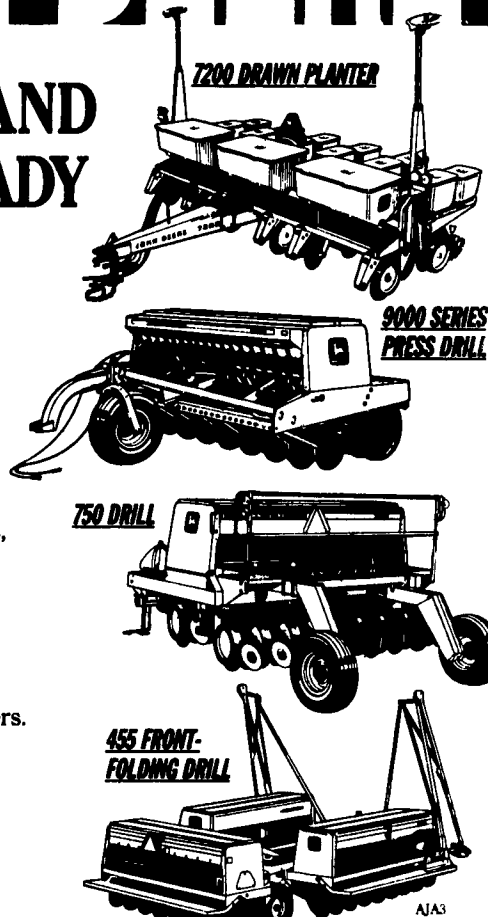

1-800-779-3616

JOHN DEERE

HAY TOOLS: ALL KINDS, ALL READY

- See the biggest selection.
- 750-...1,000-...1,050-...1,500-...and 2,000-pound round bales. Surface wrap or twine tie with the two largest.
- Four square balers that make bales that stack like bricks.
- Mower/conditioners: rotary disk and sicklebar models, from 7-ft. 3-in. to 16-ft.
- Plus mowers, self-propelled windrowers, tedders, rakes, forage harvesters, and other equipment.

GOOD DEALS...AND A GOOD DEAL MORE

JOHN DEERE

PLANTERS AND DRILLS: READY TO SOW

- MaxEmerge® 2 planters with advanced VacuMeter™ technology for seed spacing accuracy. All the options you need for conservation ground.
- 455 Front-Folding Drills. Easier filling, improved openers, excellent depth control. Work up to 35-ft. wide.
- 750 No-Till Drills that work in all- to no-till programs.
- Top-capacity 9000 Press-Wheel Drills. Hoe or disk openers.
- Air seeding systems combining tillage tool and seeder for fast, one-pass work.
- The most complete parts and service in the area.