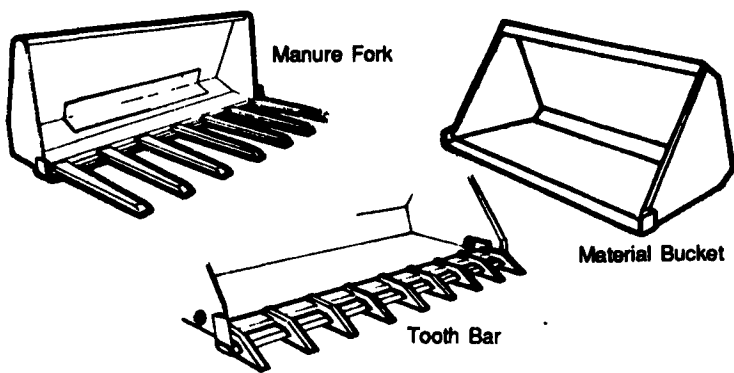

ATTACHMENTS for Skid Steer Loaders

- Standard or Custom Sizes
- Hardened, Beveled Edge
- 7 gauge Material (other gauges available)

Call for a Quote!

PA (717) 354-8721

US (800) 342-0905

Cowan Equipment Martinsburg, PA 814-793-4293 Day or Evening