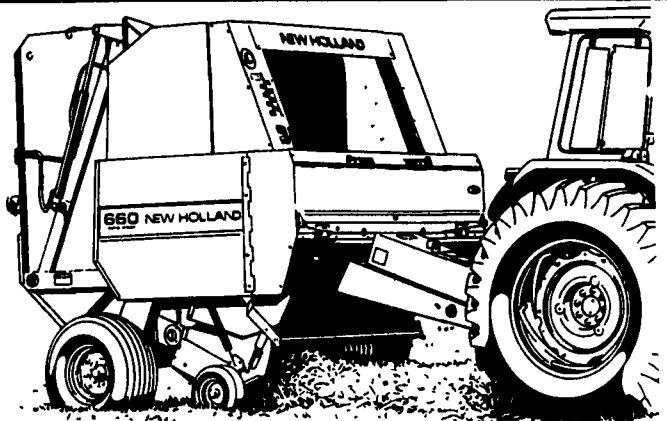

One standard of quality #1 in the field

Disc Mower-Conditioner

The New Holland Model 411 Discbine® disc mower-conditioner handles the toughest conditions without plugging.

Tedder-Model 163

You *can* beat the weather... and save time and money. The New Holland Model 163 tedder is nearly 18' wide, so you can ted faster and bale sooner.

Square Balers - Model 565

The "565" New Holland square baler from Ford New Holland... redesigned to meet your capacity and quality requirements.

Round Baler — Model 660

The New Holland Model 660 Roll-Belt™ round baler delivers high capacity and excellent reliability. That results in a measurable difference in hay production and bale quality. A difference you can see in every bale.